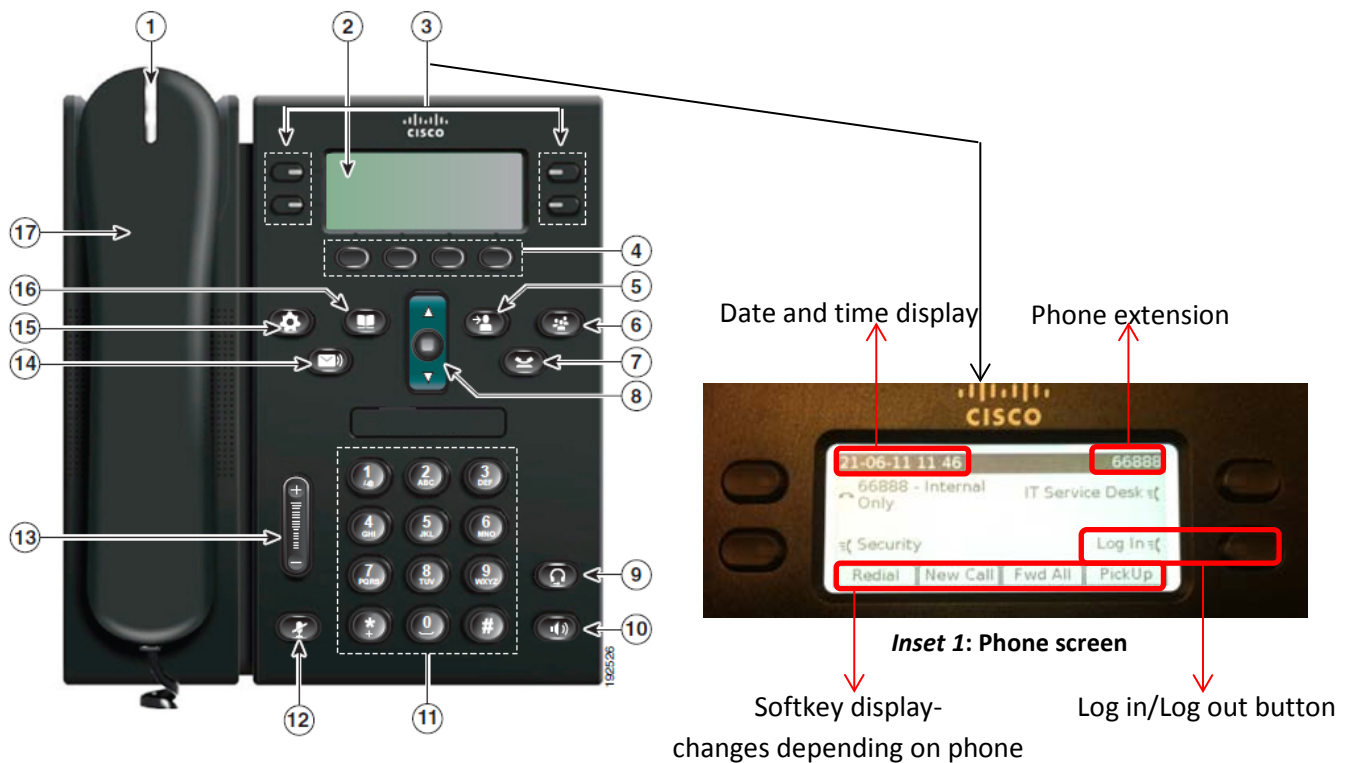

## Phone layout

1	Handset light strip	Indicates an incoming call (flashing red) or new voice message (steady red).
2	Phone screen <i>See Inset 1</i>	Shows information about your phone such as directory number, active call and line status, softkey options, speed dials, placed calls, and phone menu listings.
3	Programmable feature buttons	These buttons display the pre-programmed features of your phone
4	Softkey buttons	These buttons provide different options depending on the phone function
5	Transfer button	Transfers a call. See instructions below
6	Conference button	Creates a conference call. See Instructions below

7		Hold button.	Places an active call on hold.
8		Navigation bar and Select button	The Navigation bar allows you to scroll through menus and highlight items. When phone is on-hook, displays phone numbers from your Placed Call listing (up arrow) or your speed dials (down arrow). The Select button (in the middle of the Navigation bar) allows you to select a highlighted item.
9		Headset button	Toggles the headset (optional) on or off. When the headset is on, the button is lit.
10		Speakerphone button	Toggles the speakerphone on or off. When the speakerphone is on, the button is lit.
11		Keypad	Allows you to dial phone numbers, enter letters, and select menu items (by entering the item number).
12		Mute button	Toggles the microphone on or off. When the microphone is muted, the button is lit.
13		Volume button	Controls the handset, headset, and speakerphone volume (off-hook) and the ringer volume (on-hook).
14		Messages/voicemail button	Connects to your voice messaging system.
15		Applications button	Opens/closes the Applications menu. Use it to access call history, user preferences, phone settings, and phone model information.
16		Contacts button	Opens/closes the Directories menu. Use it to access the Corporate (University) phone directory.
17		Handset	Phone handset.