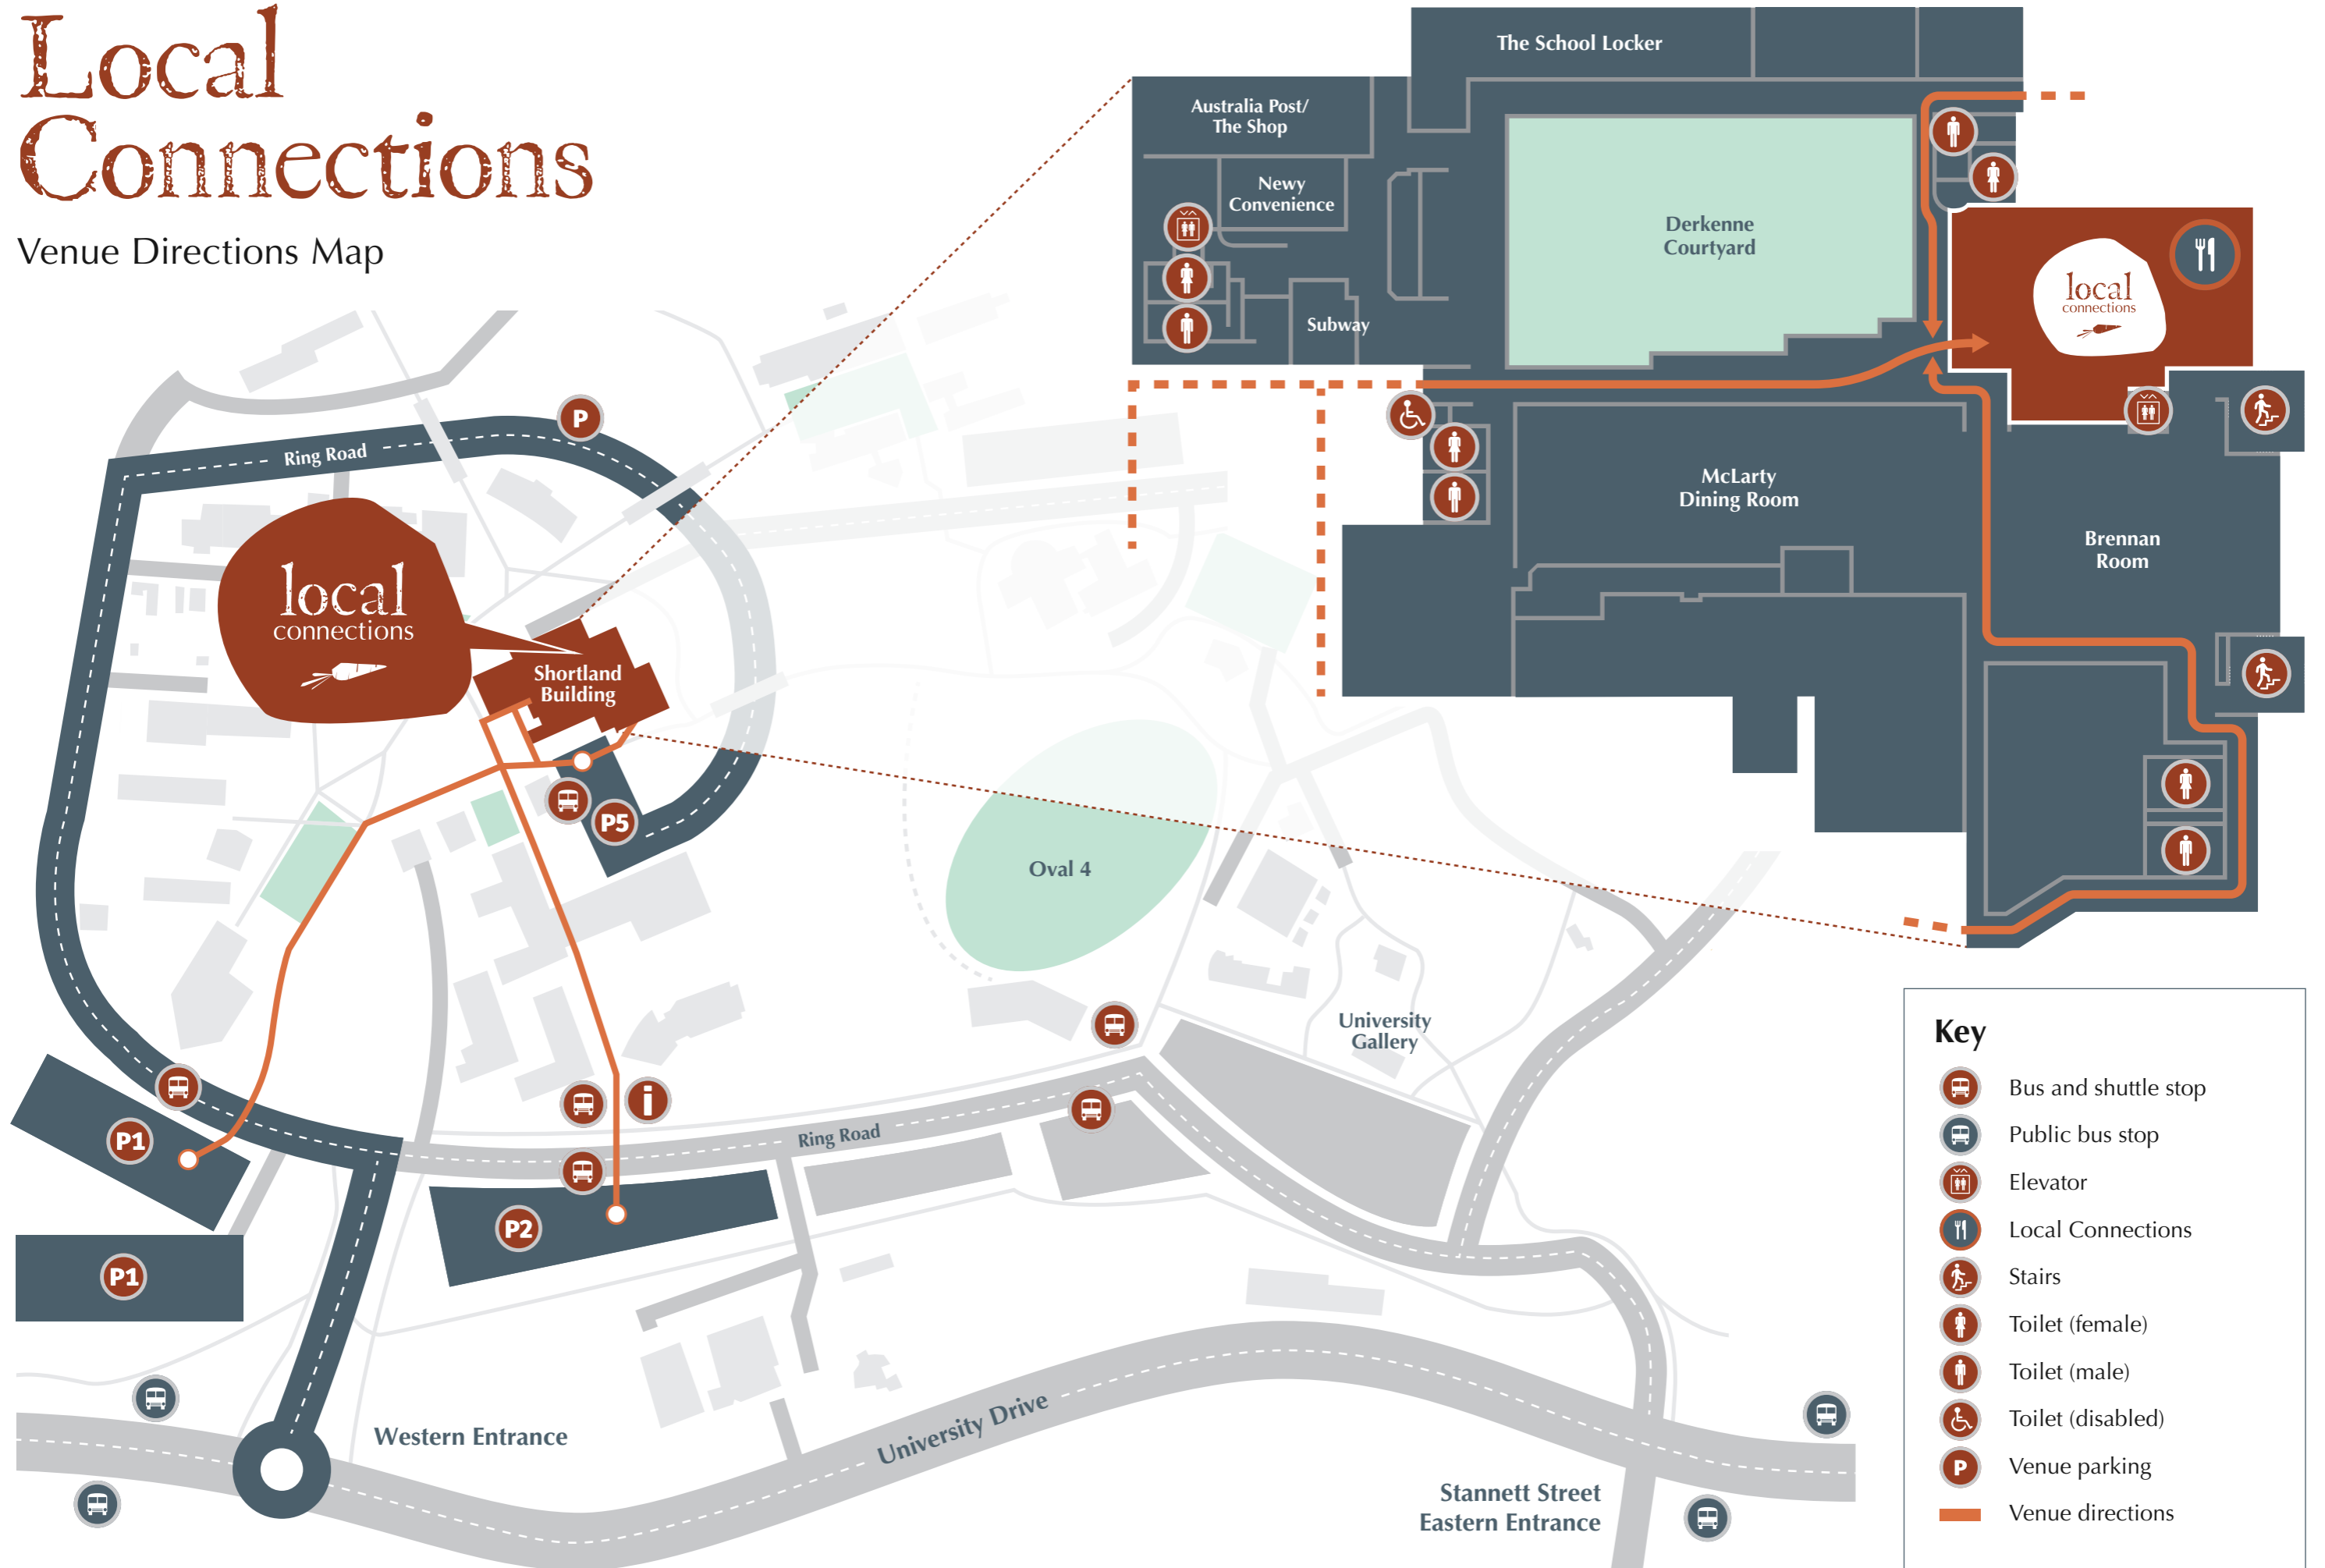

Local Connections

Venue Directions Map

Key

- Bus and shuttle stop
- Public bus stop
- Elevator
- Local Connections
- Stairs
- Toilet (female)
- Toilet (male)
- Toilet (disabled)
- Venue parking
- Venue directions