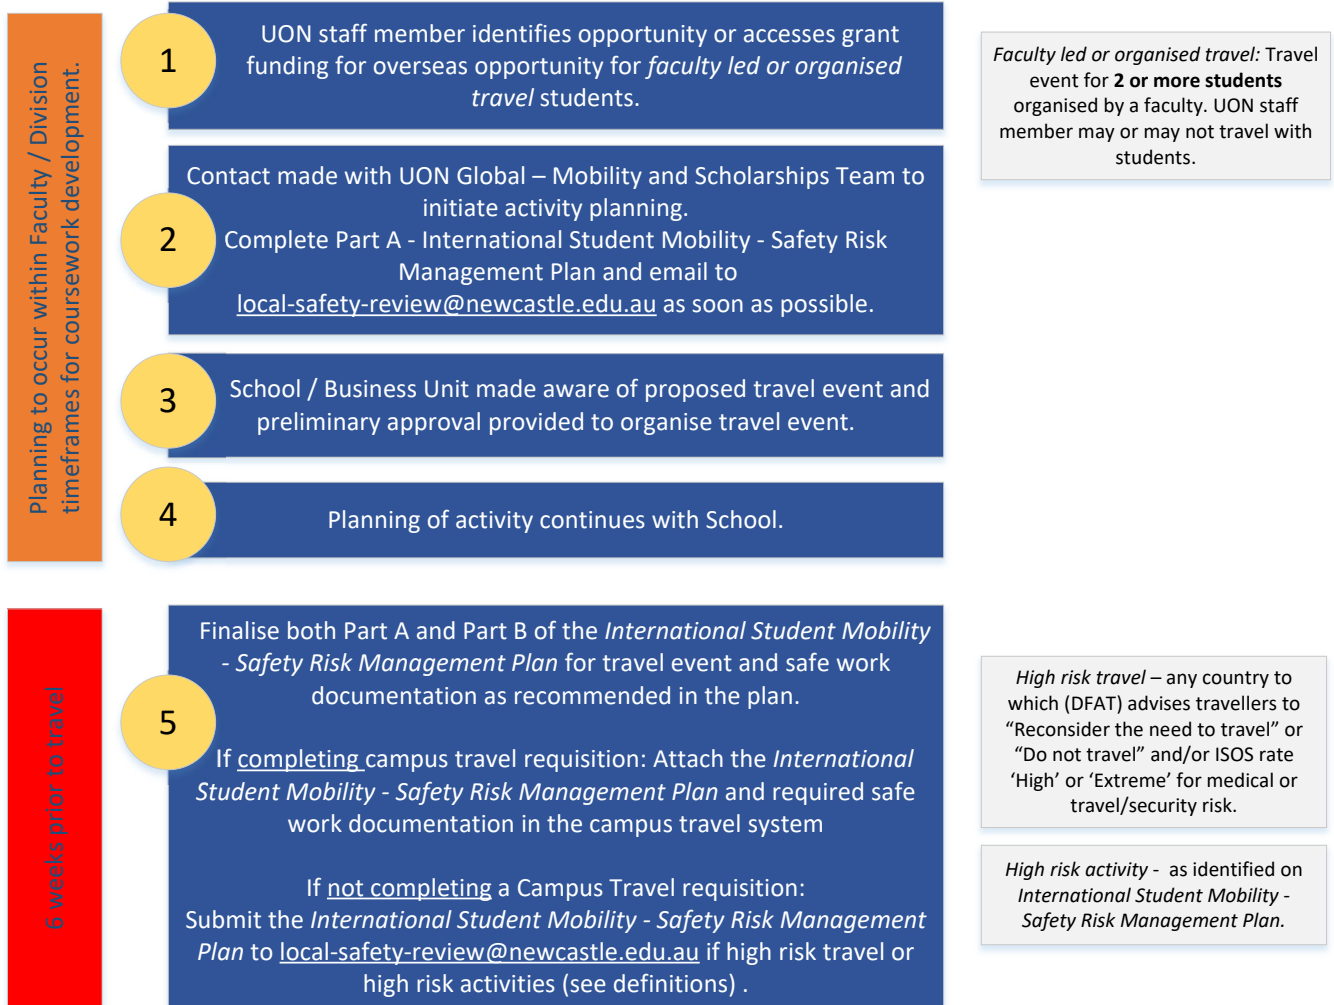

# International Student Mobility and Scholarships – Safety risk assessment and review process.

Scope: This flowchart and the International Student Mobility - Safety Risk Management Plan applies to undergraduate international travel for placement, work integrated learning or coursework.

## International Student Mobility and Scholarships – Third Party Providers