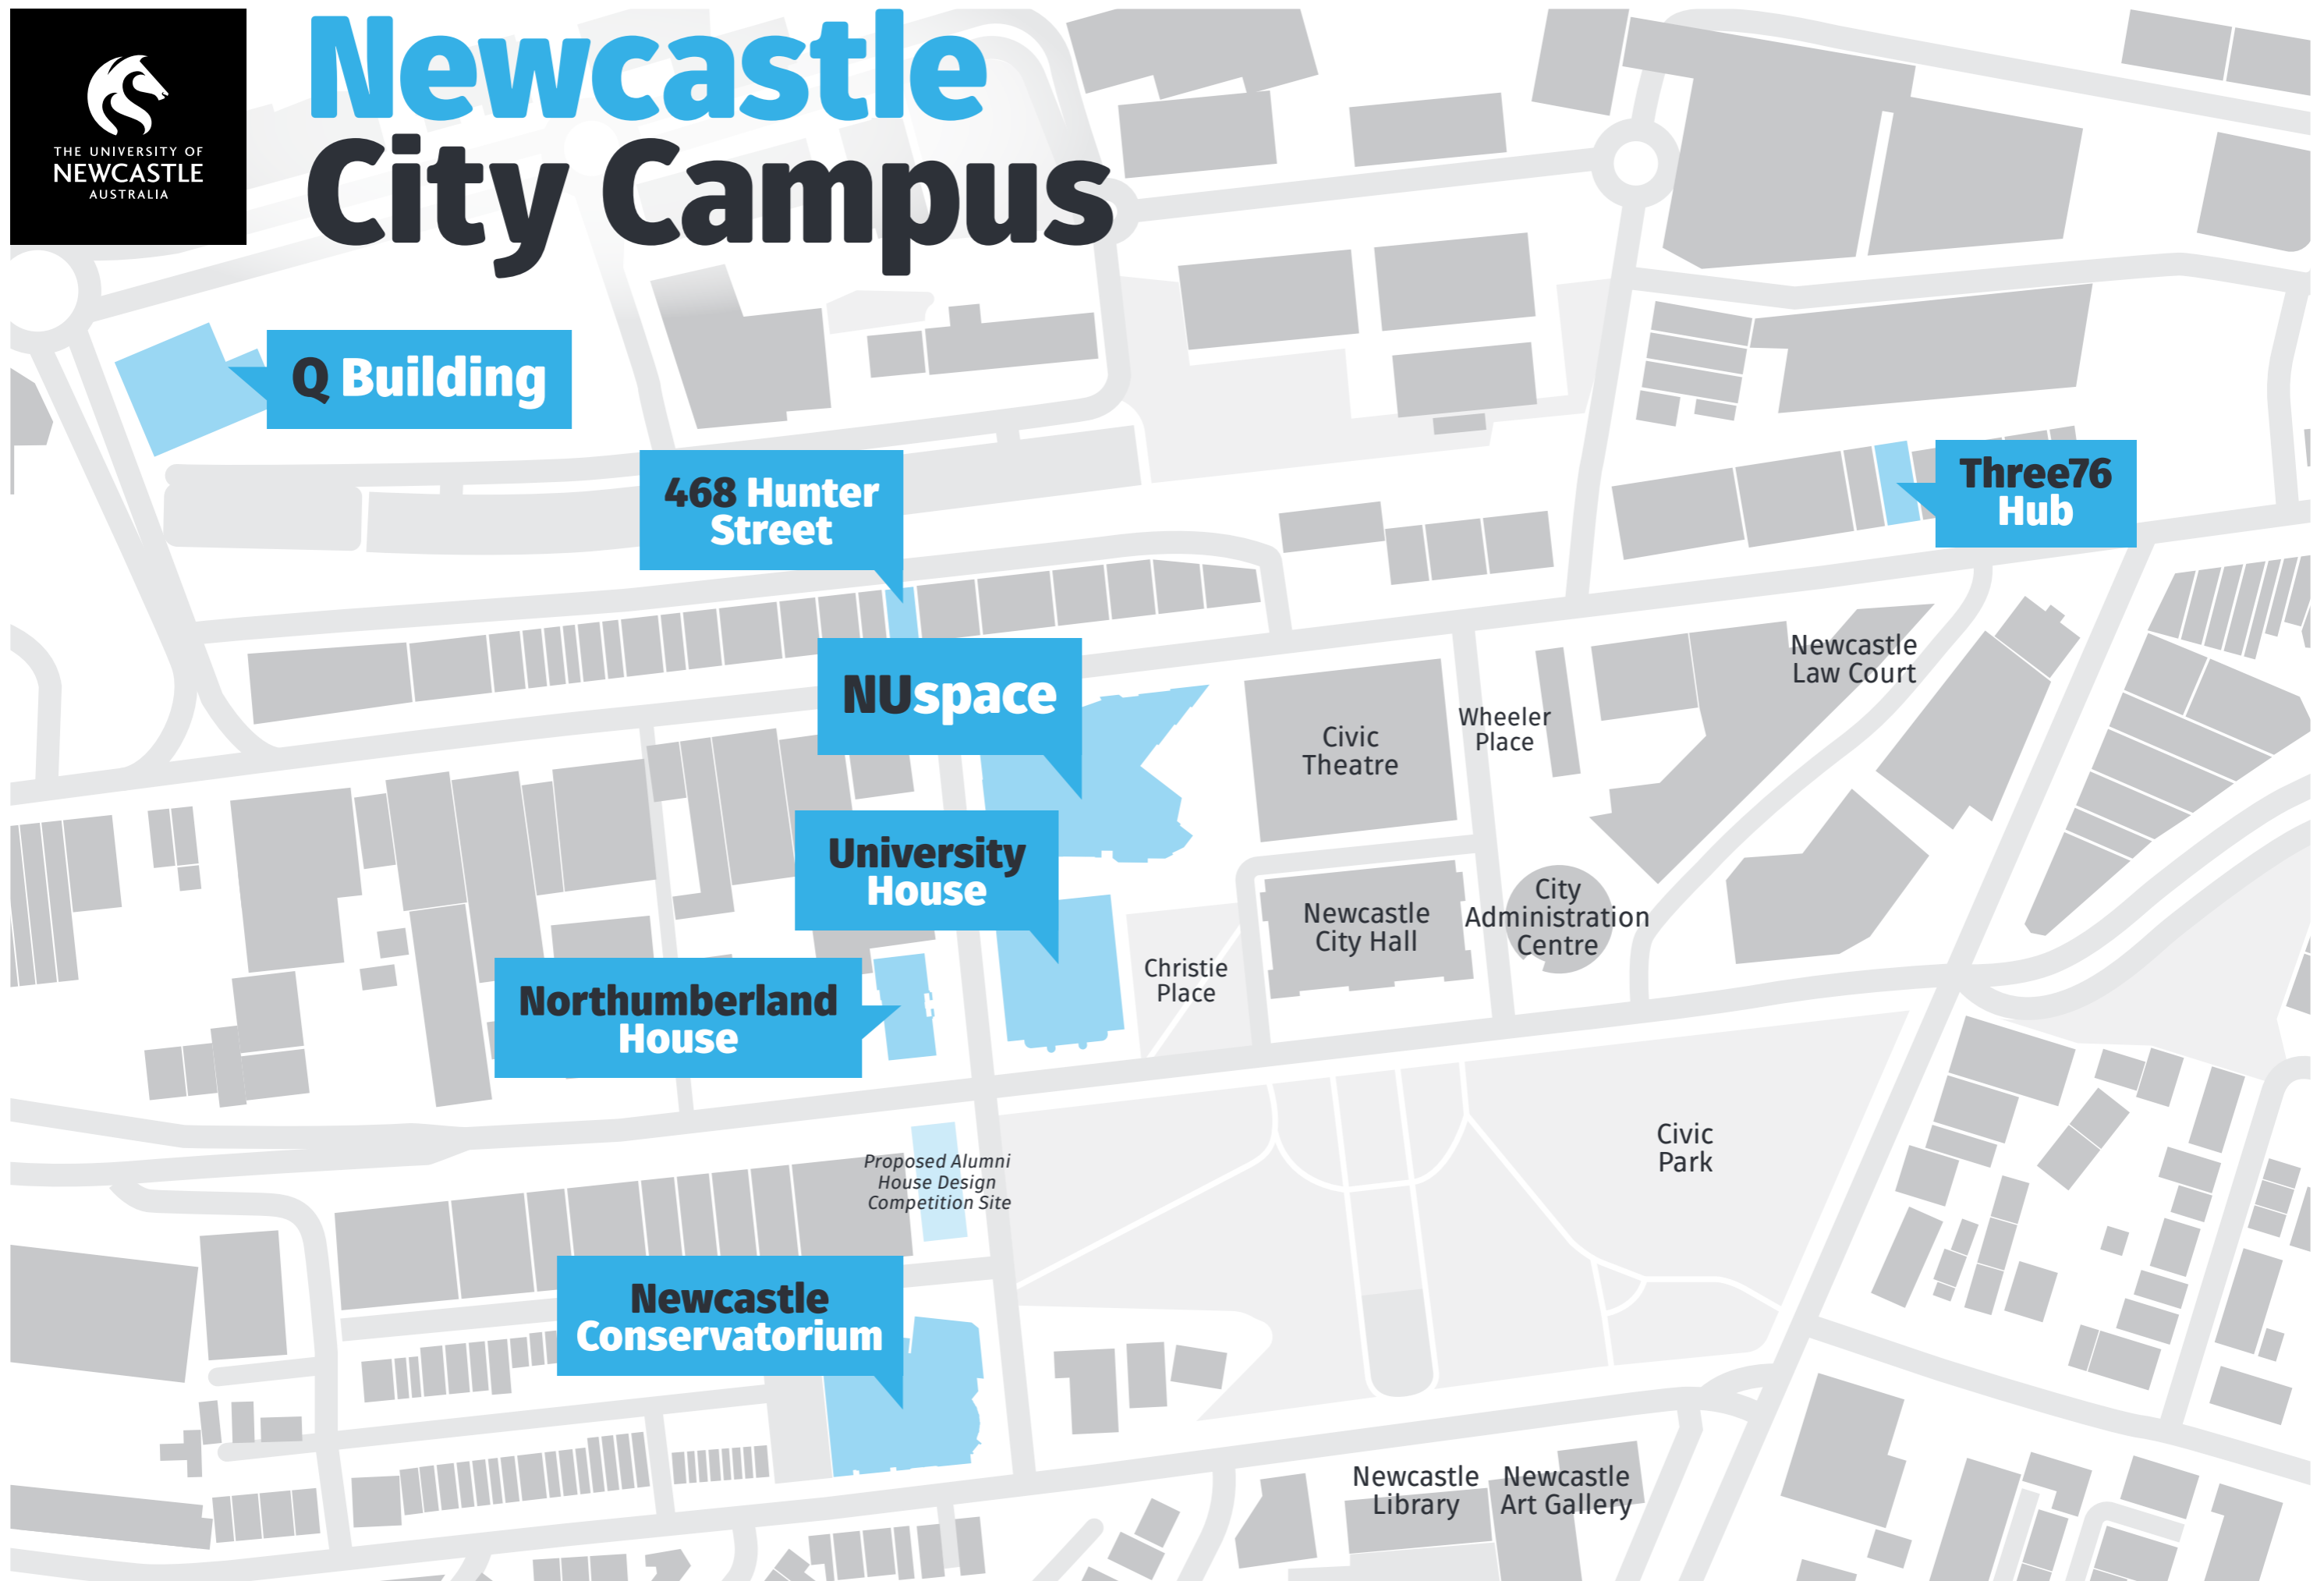

# Newcastle City Campus

**Q Building**

**468 Hunter Street**

**Three76 Hub**

**NUspace**

**University House**

**Northumberland House**

**Newcastle Conservatorium**

Civic Theatre

Wheeler Place

Newcastle Law Court

Newcastle City Hall

City Administration Centre

Christie Place

Civic Park

*Proposed Alumni House Design Competition Site*