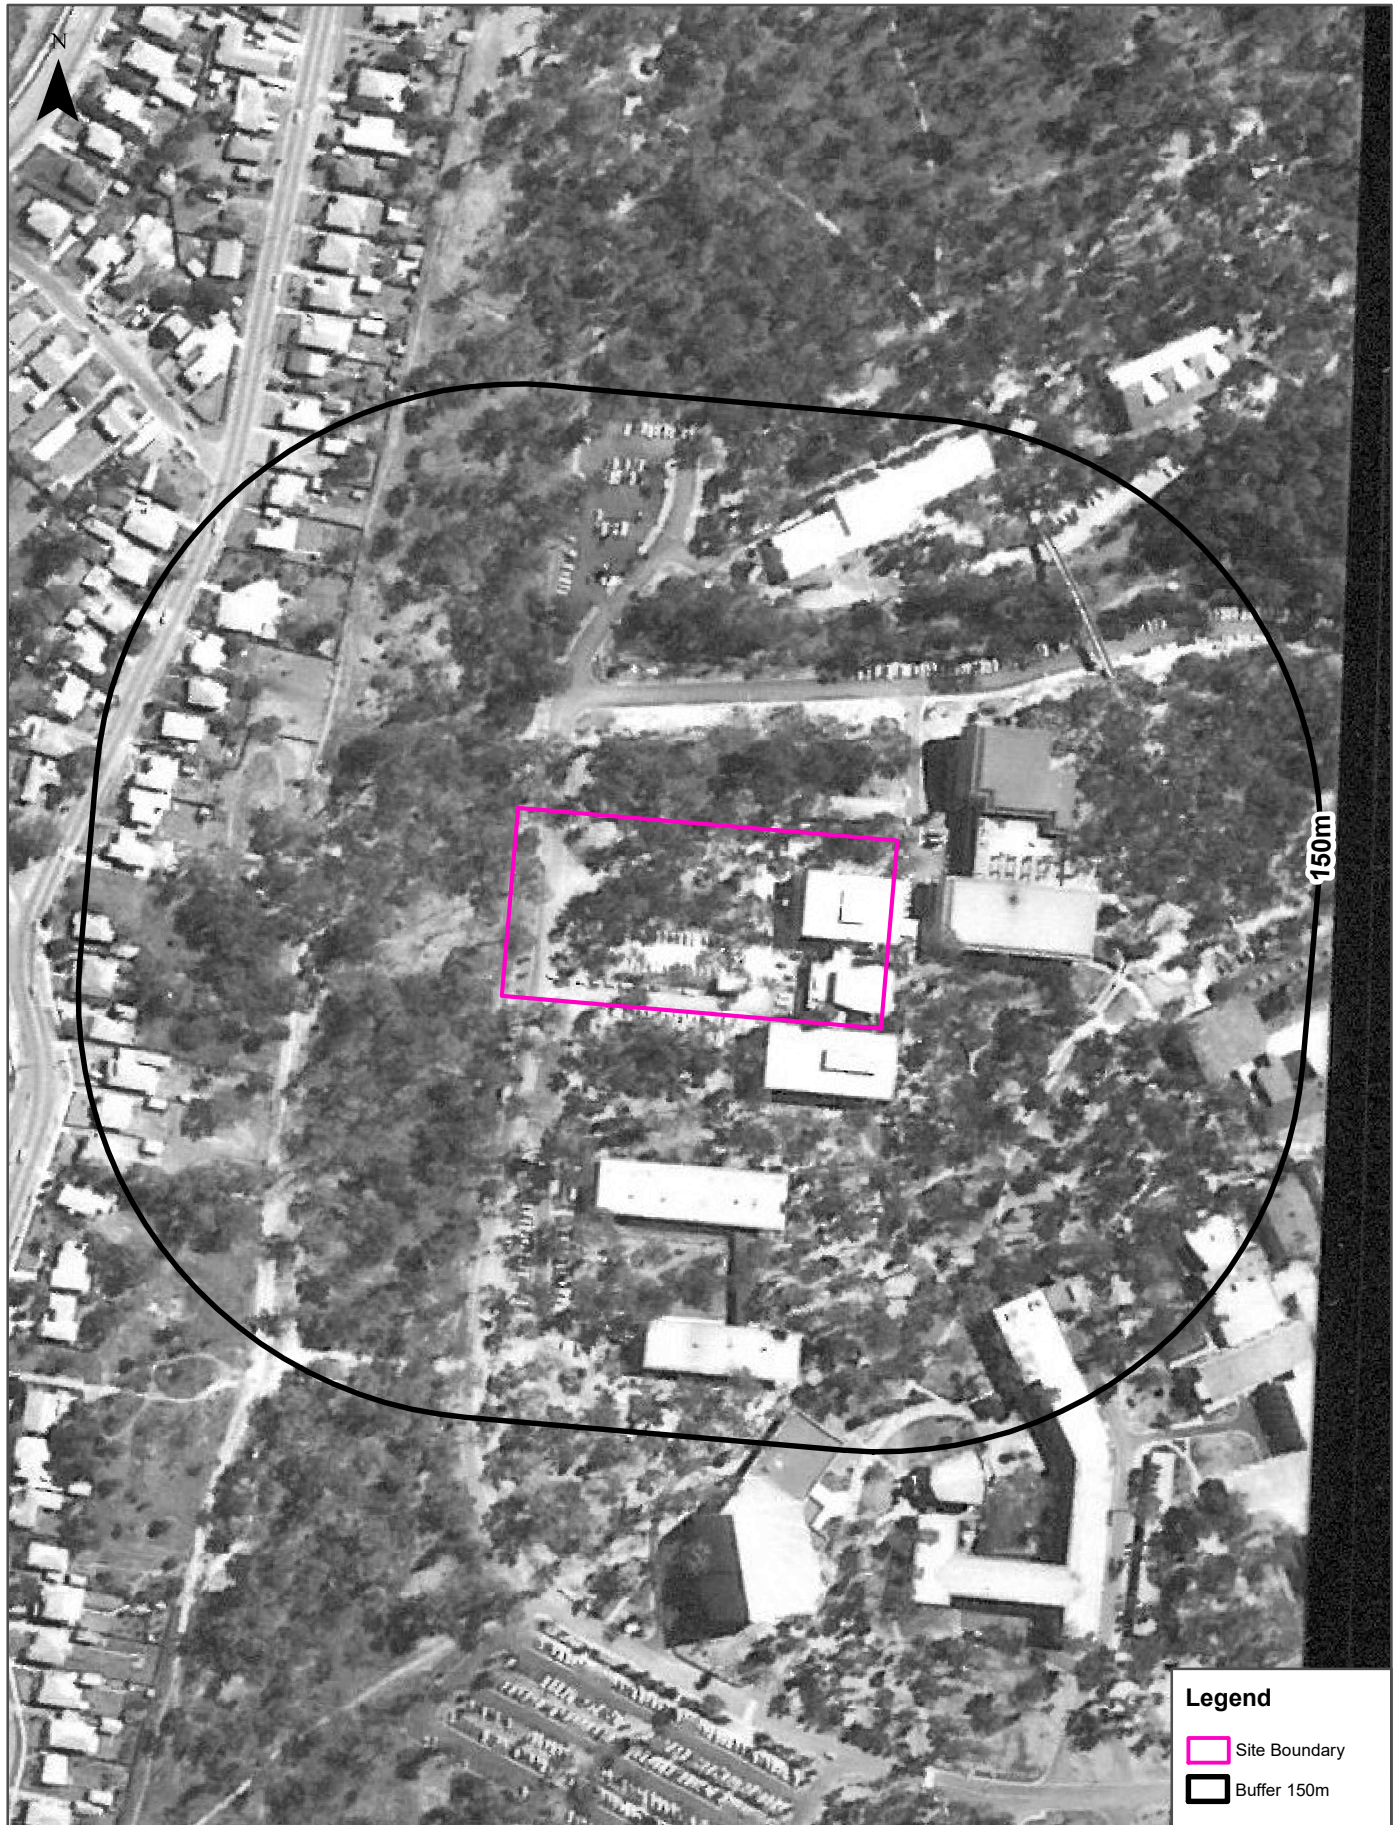

Aerial Imagery 1974

130 University Drive, Callaghan, NSW 2308v

150m

Legend

-  Site Boundary
-  Buffer 150m

Data Sources: Historical Aerials: © Department Finance, Services & Innovation

Coordinate System: GDA 1994 MGA Zone 56

Date: 16 October 2017

Aerial Imagery 1965

130 University Drive, Callaghan, NSW 2308v