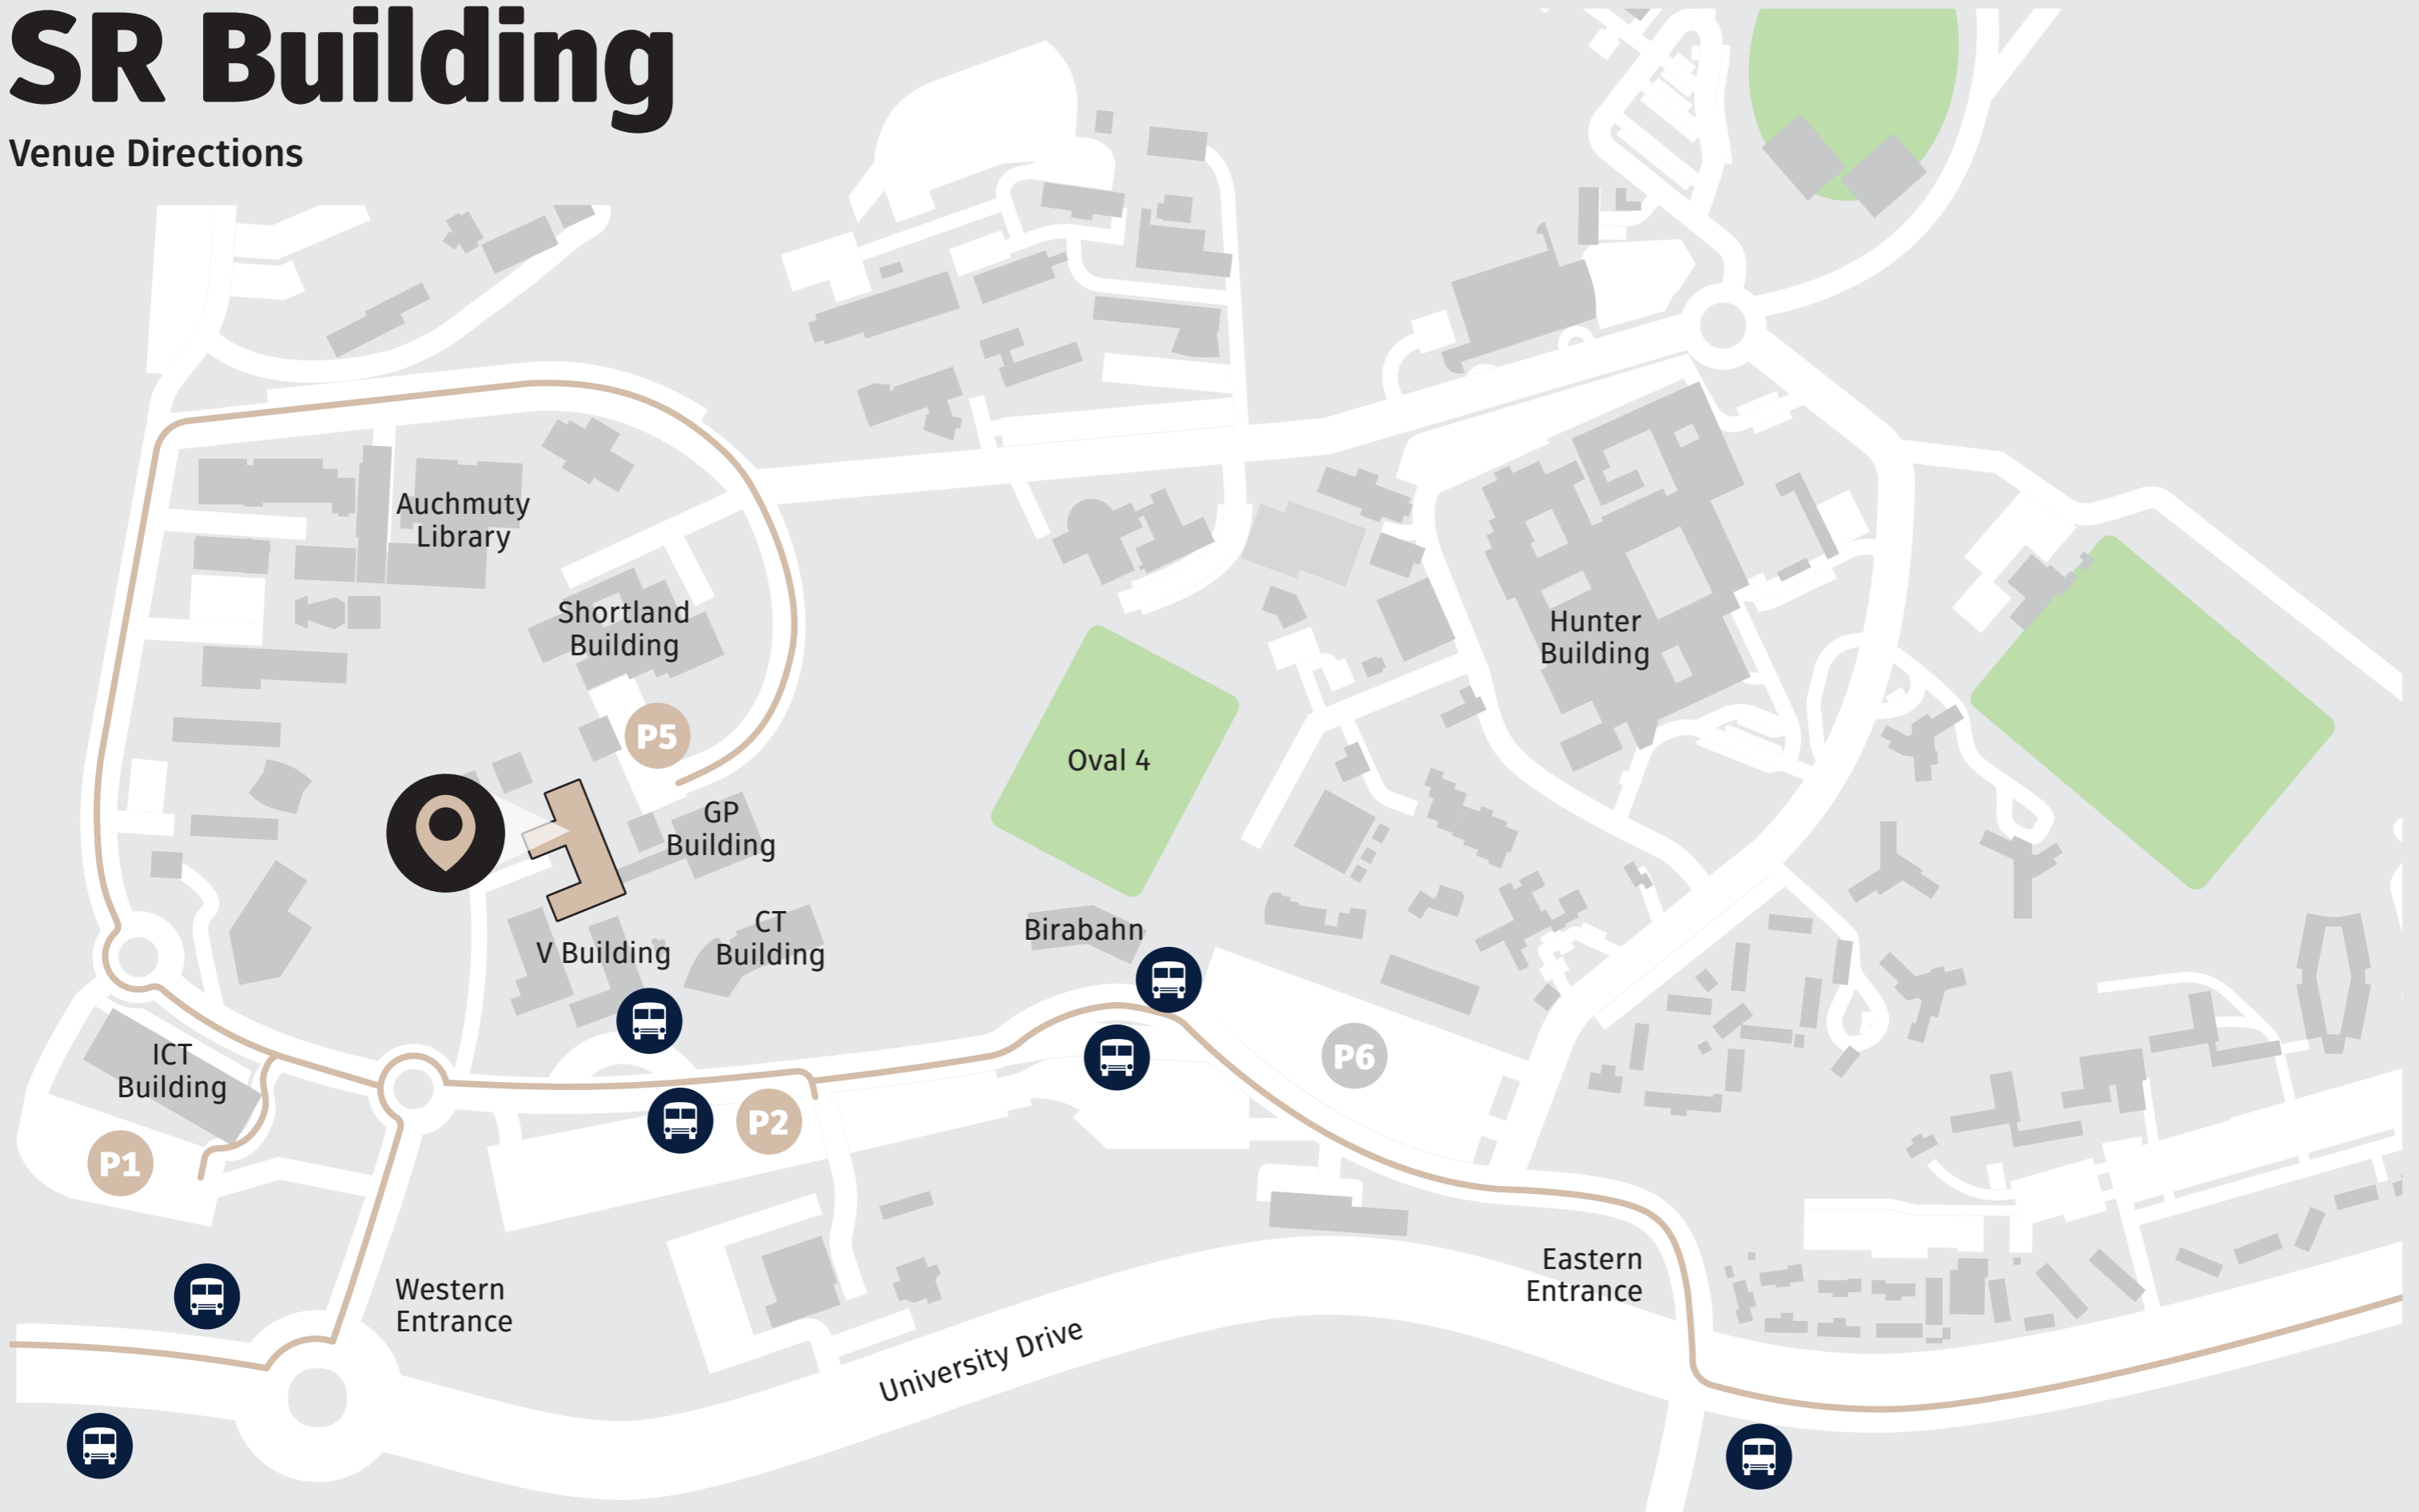

SR Building

Venue Directions

Venues and Events
at the University of Newcastle
University Drive
Callaghan NSW 2308

 (02) 4921 6759
 venuesandevents@newcastle.edu.au
 newcastle.edu.au/venues-and-events