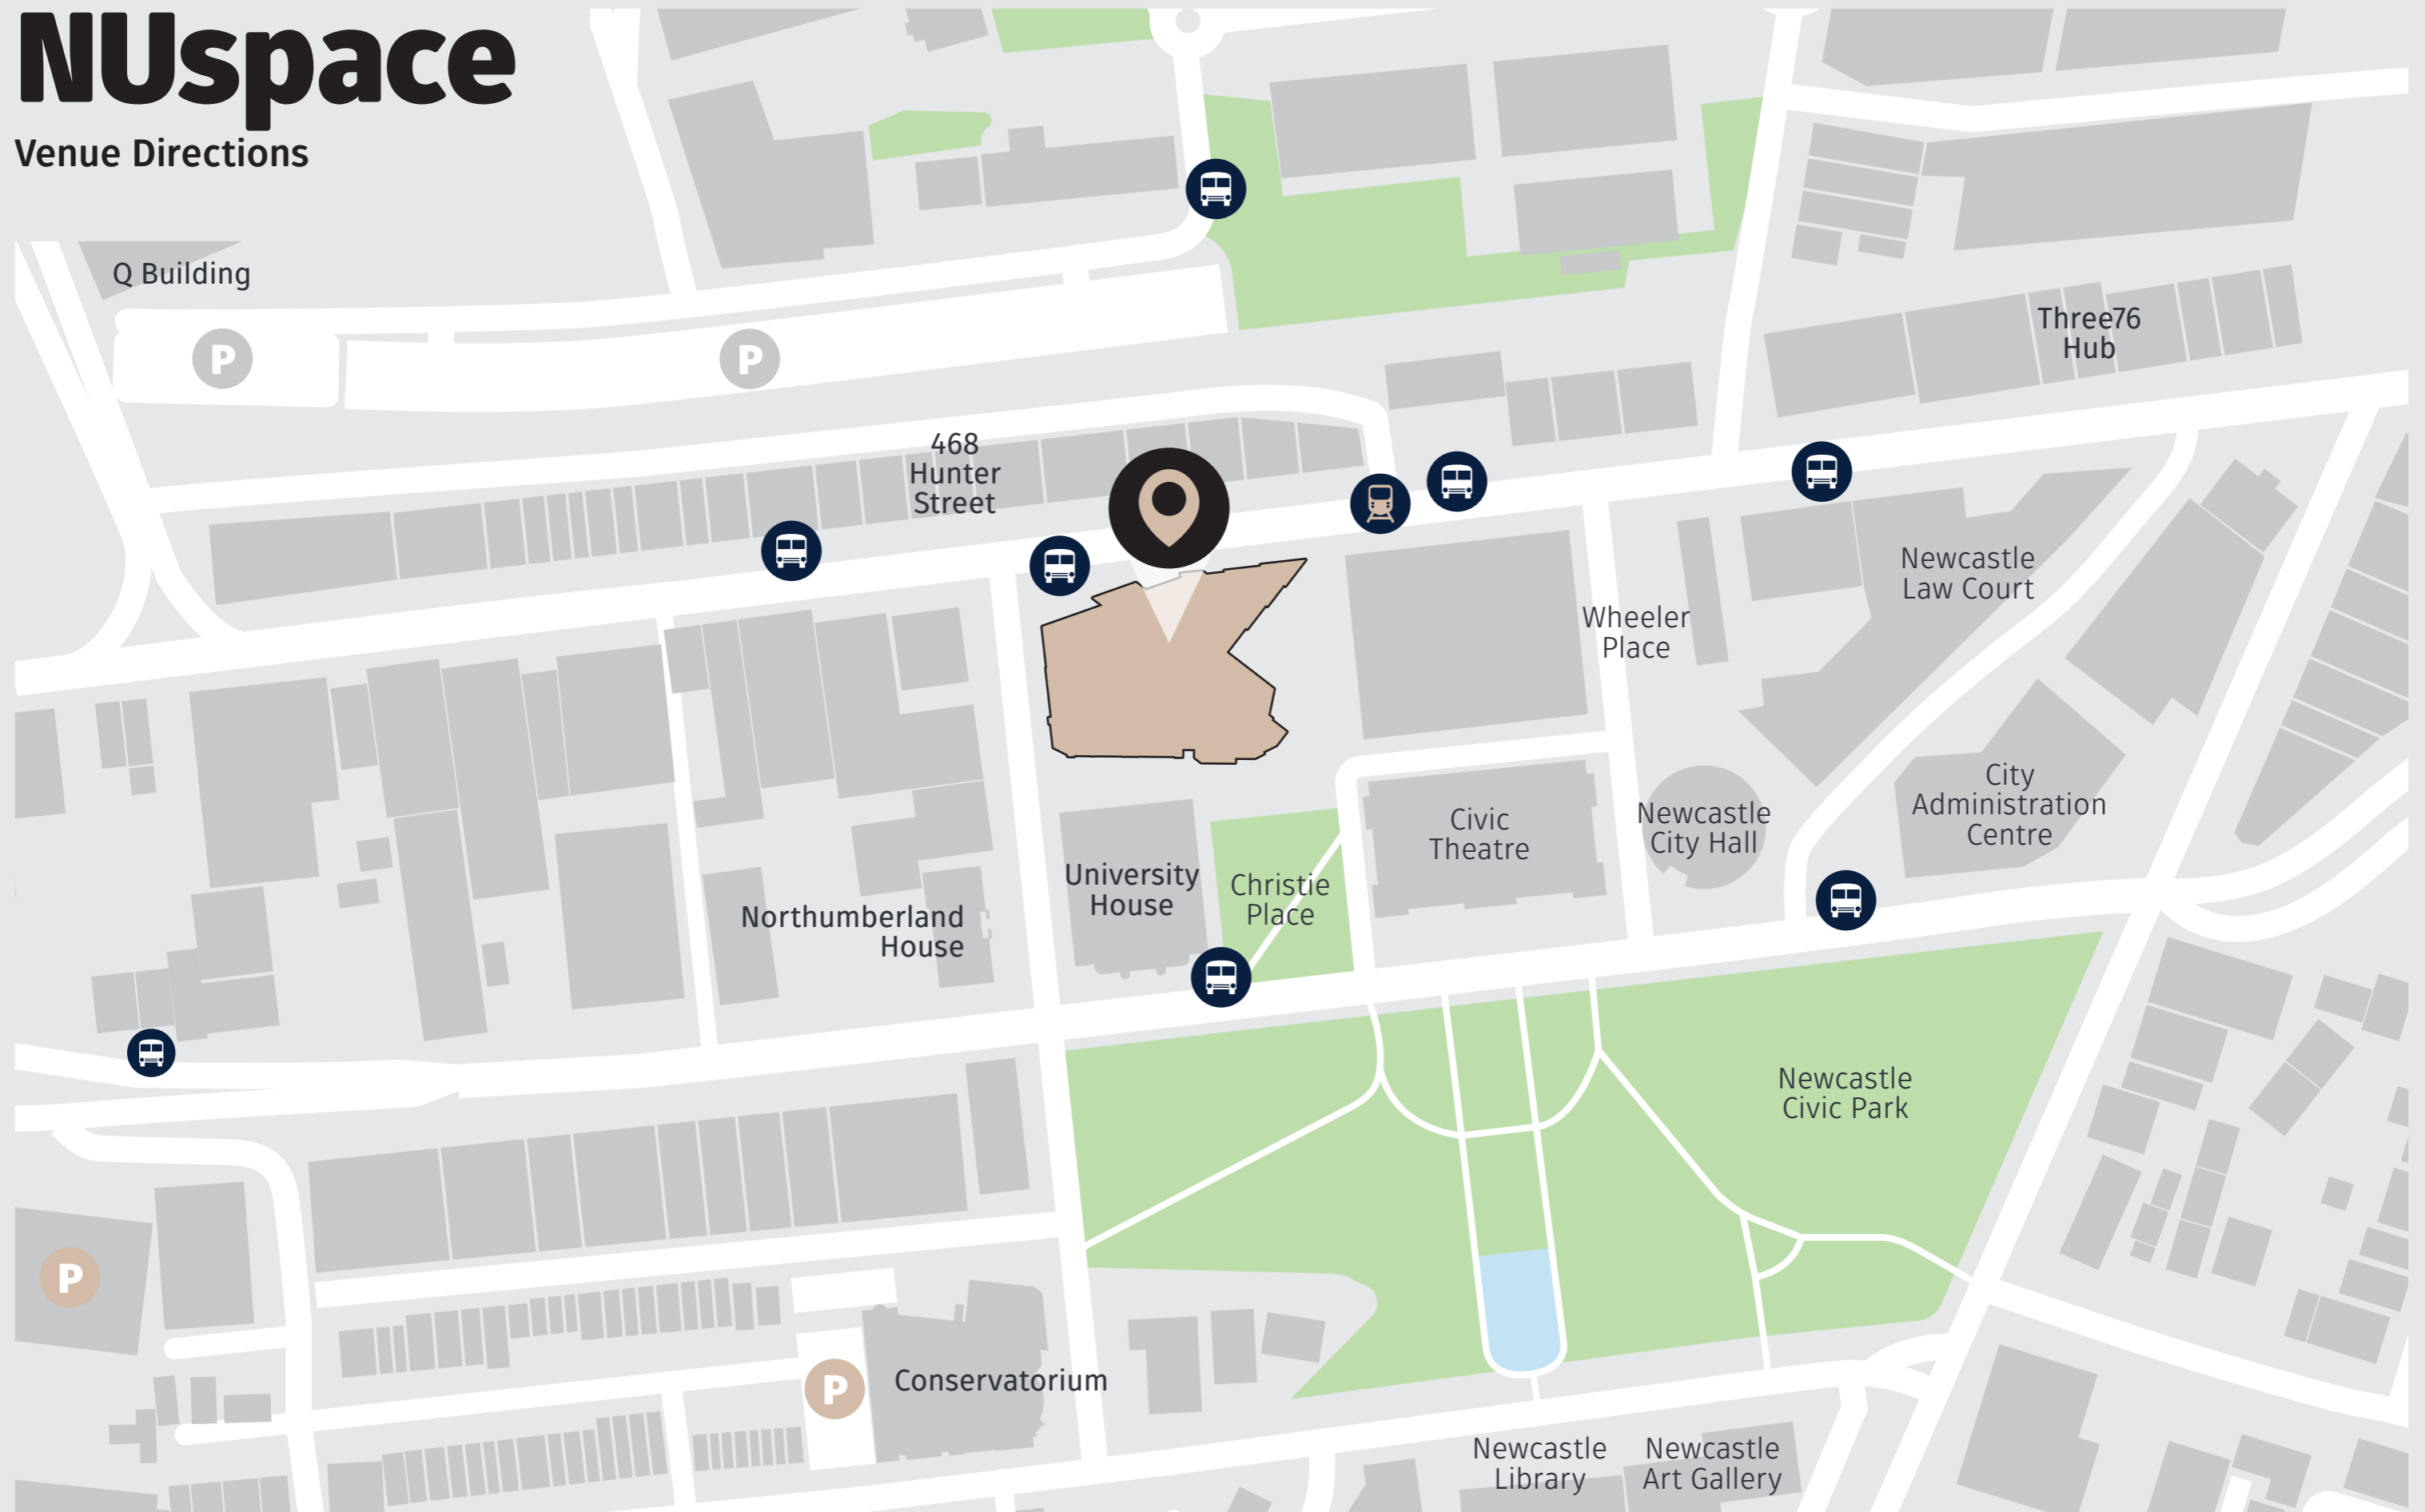

NUspace

Venue Directions

Venues and Events
at the University of Newcastle
University Drive
Callaghan NSW 2308

 (02) 4921 6500
 venuesandevents@newcastle.edu.au
 newcastle.edu.au/venues-and-events

 Destination  Venue  Parking  Public Parking  Bus Stop  Tram Stop