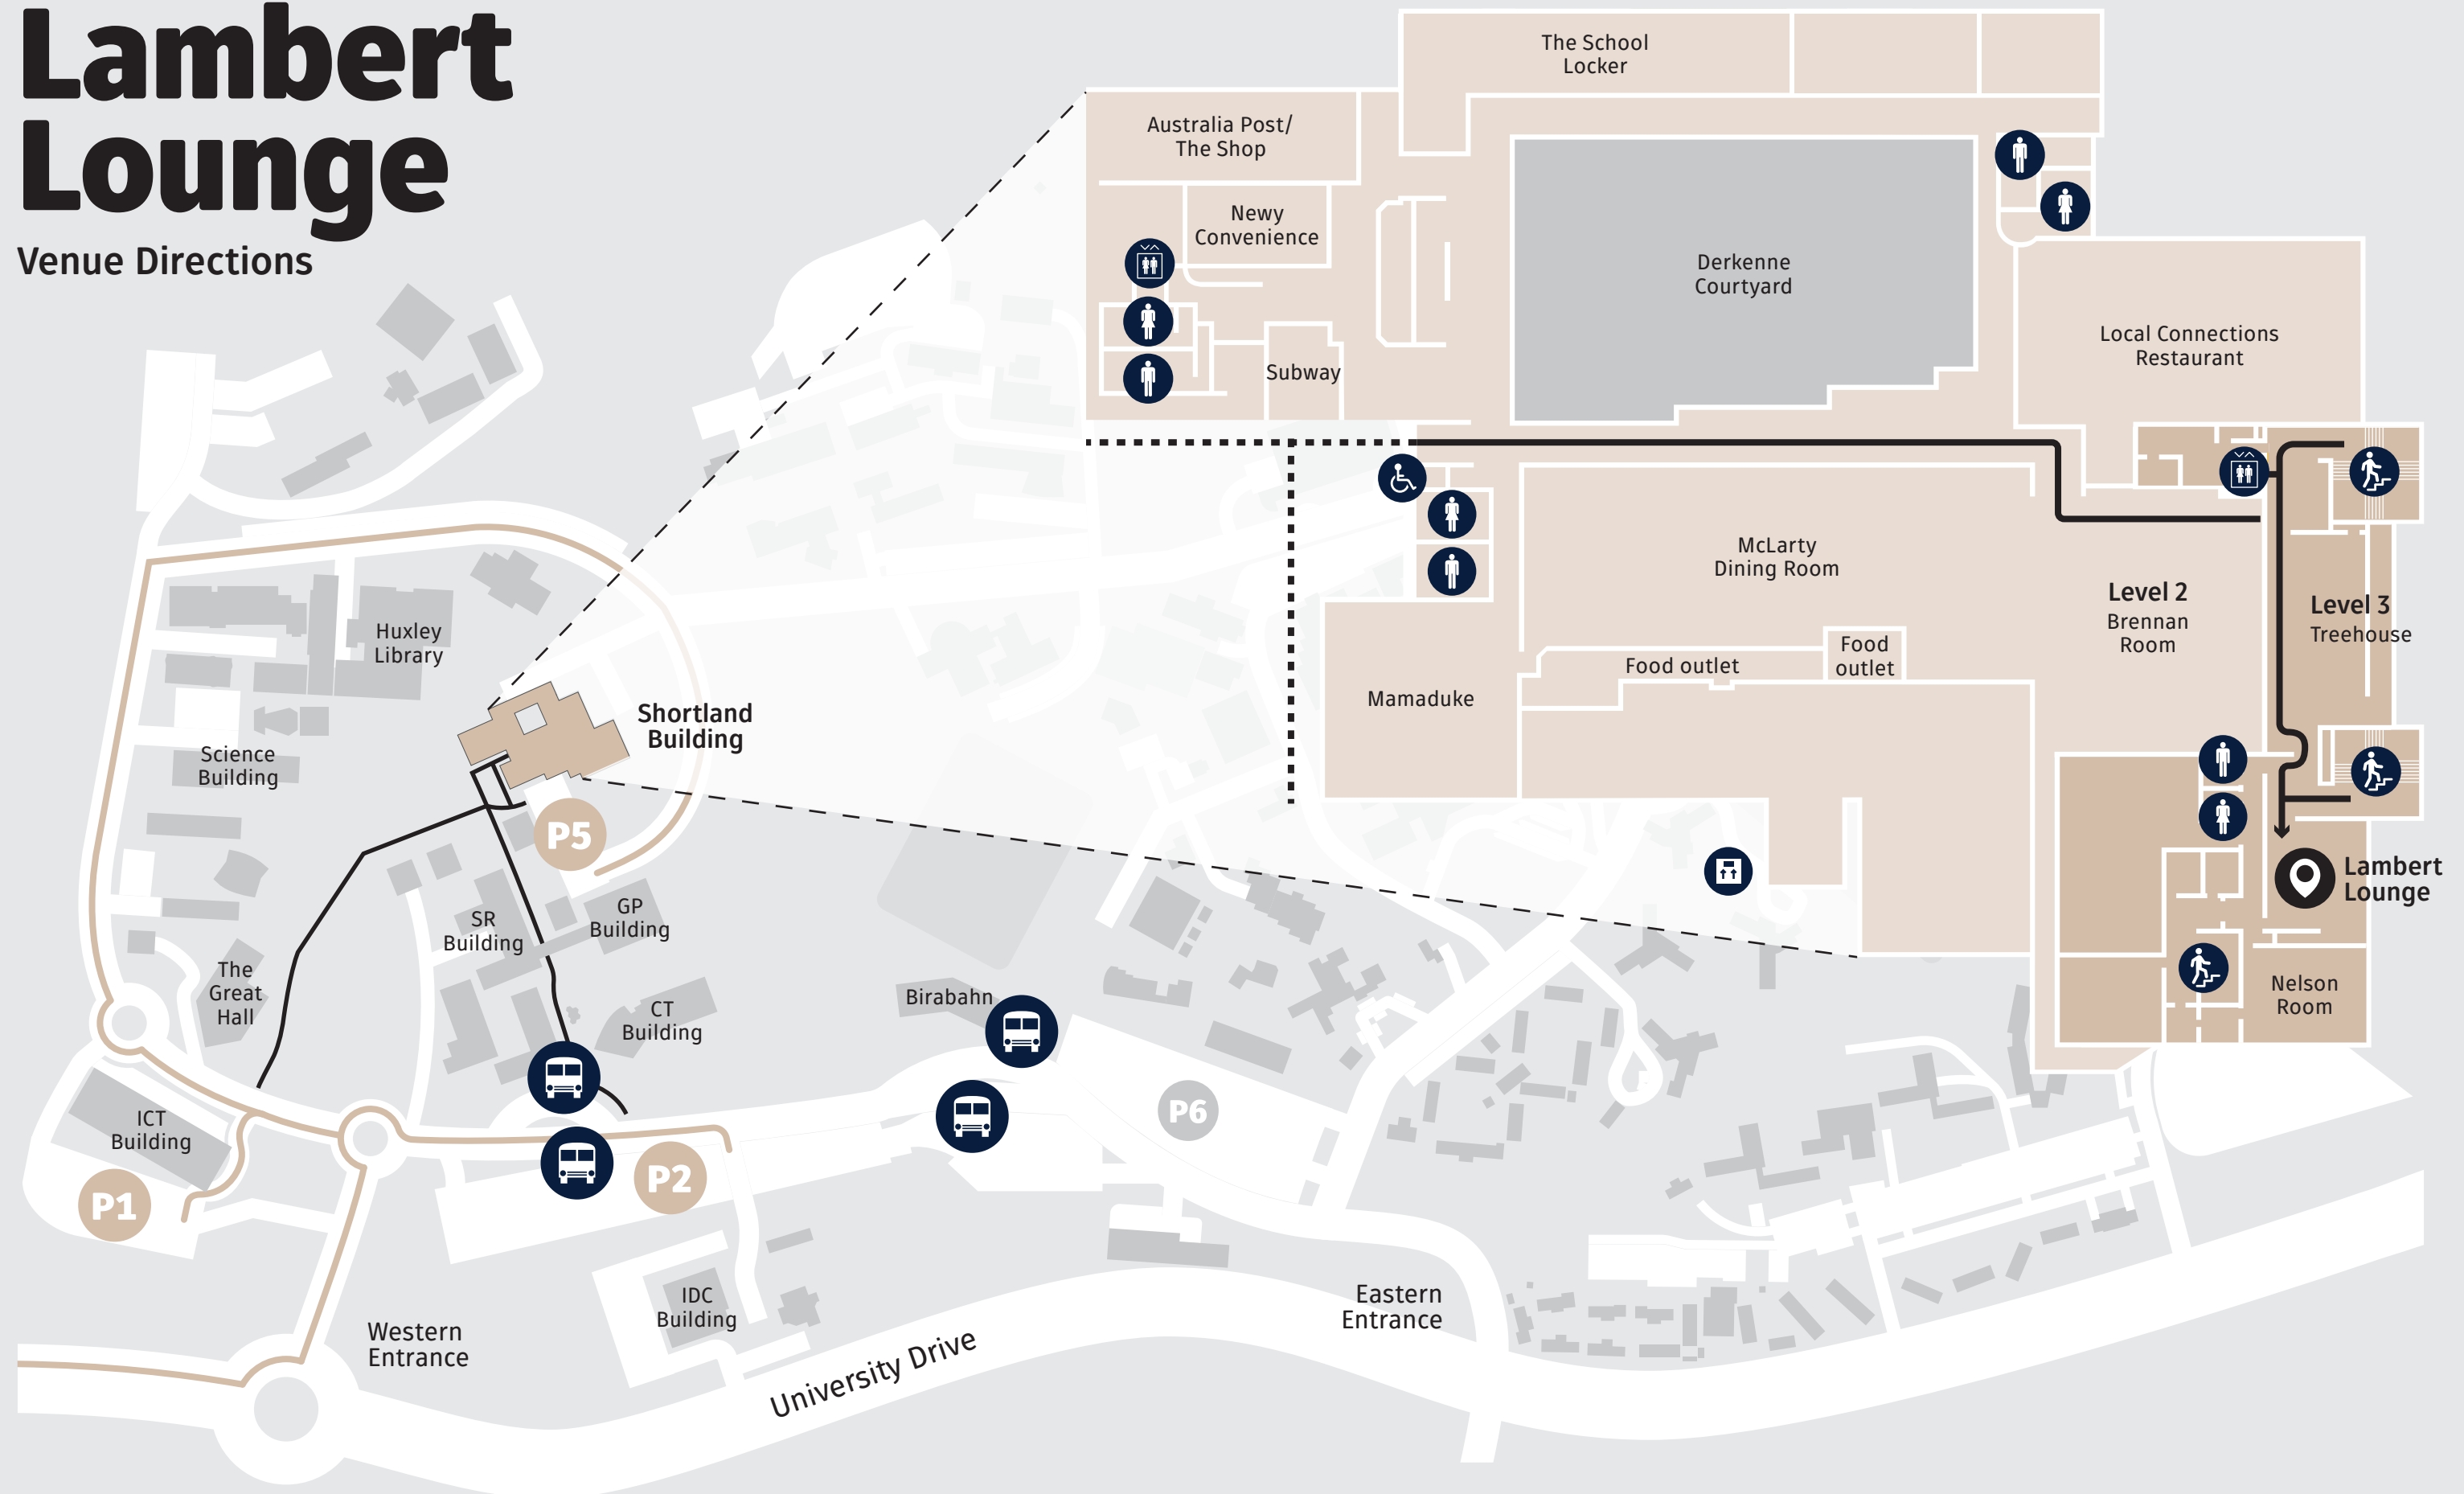

Lambert Lounge

Venue Directions

Venues and Events
at the University of Newcastle
University Drive
Callaghan NSW 2308

(02) 4921 6759
 venuesandevents@newcastle.edu.au
 newcastle.edu.au/venues-and-events

- Walking Route
- Driving Route
- P1 Parking
- Venue
- Destination
- Bus Stop
- Toilet (Male)
- Toilet (Female)
- Stairway
- Elevator
- Toilet (Disabled)
- Loading Dock