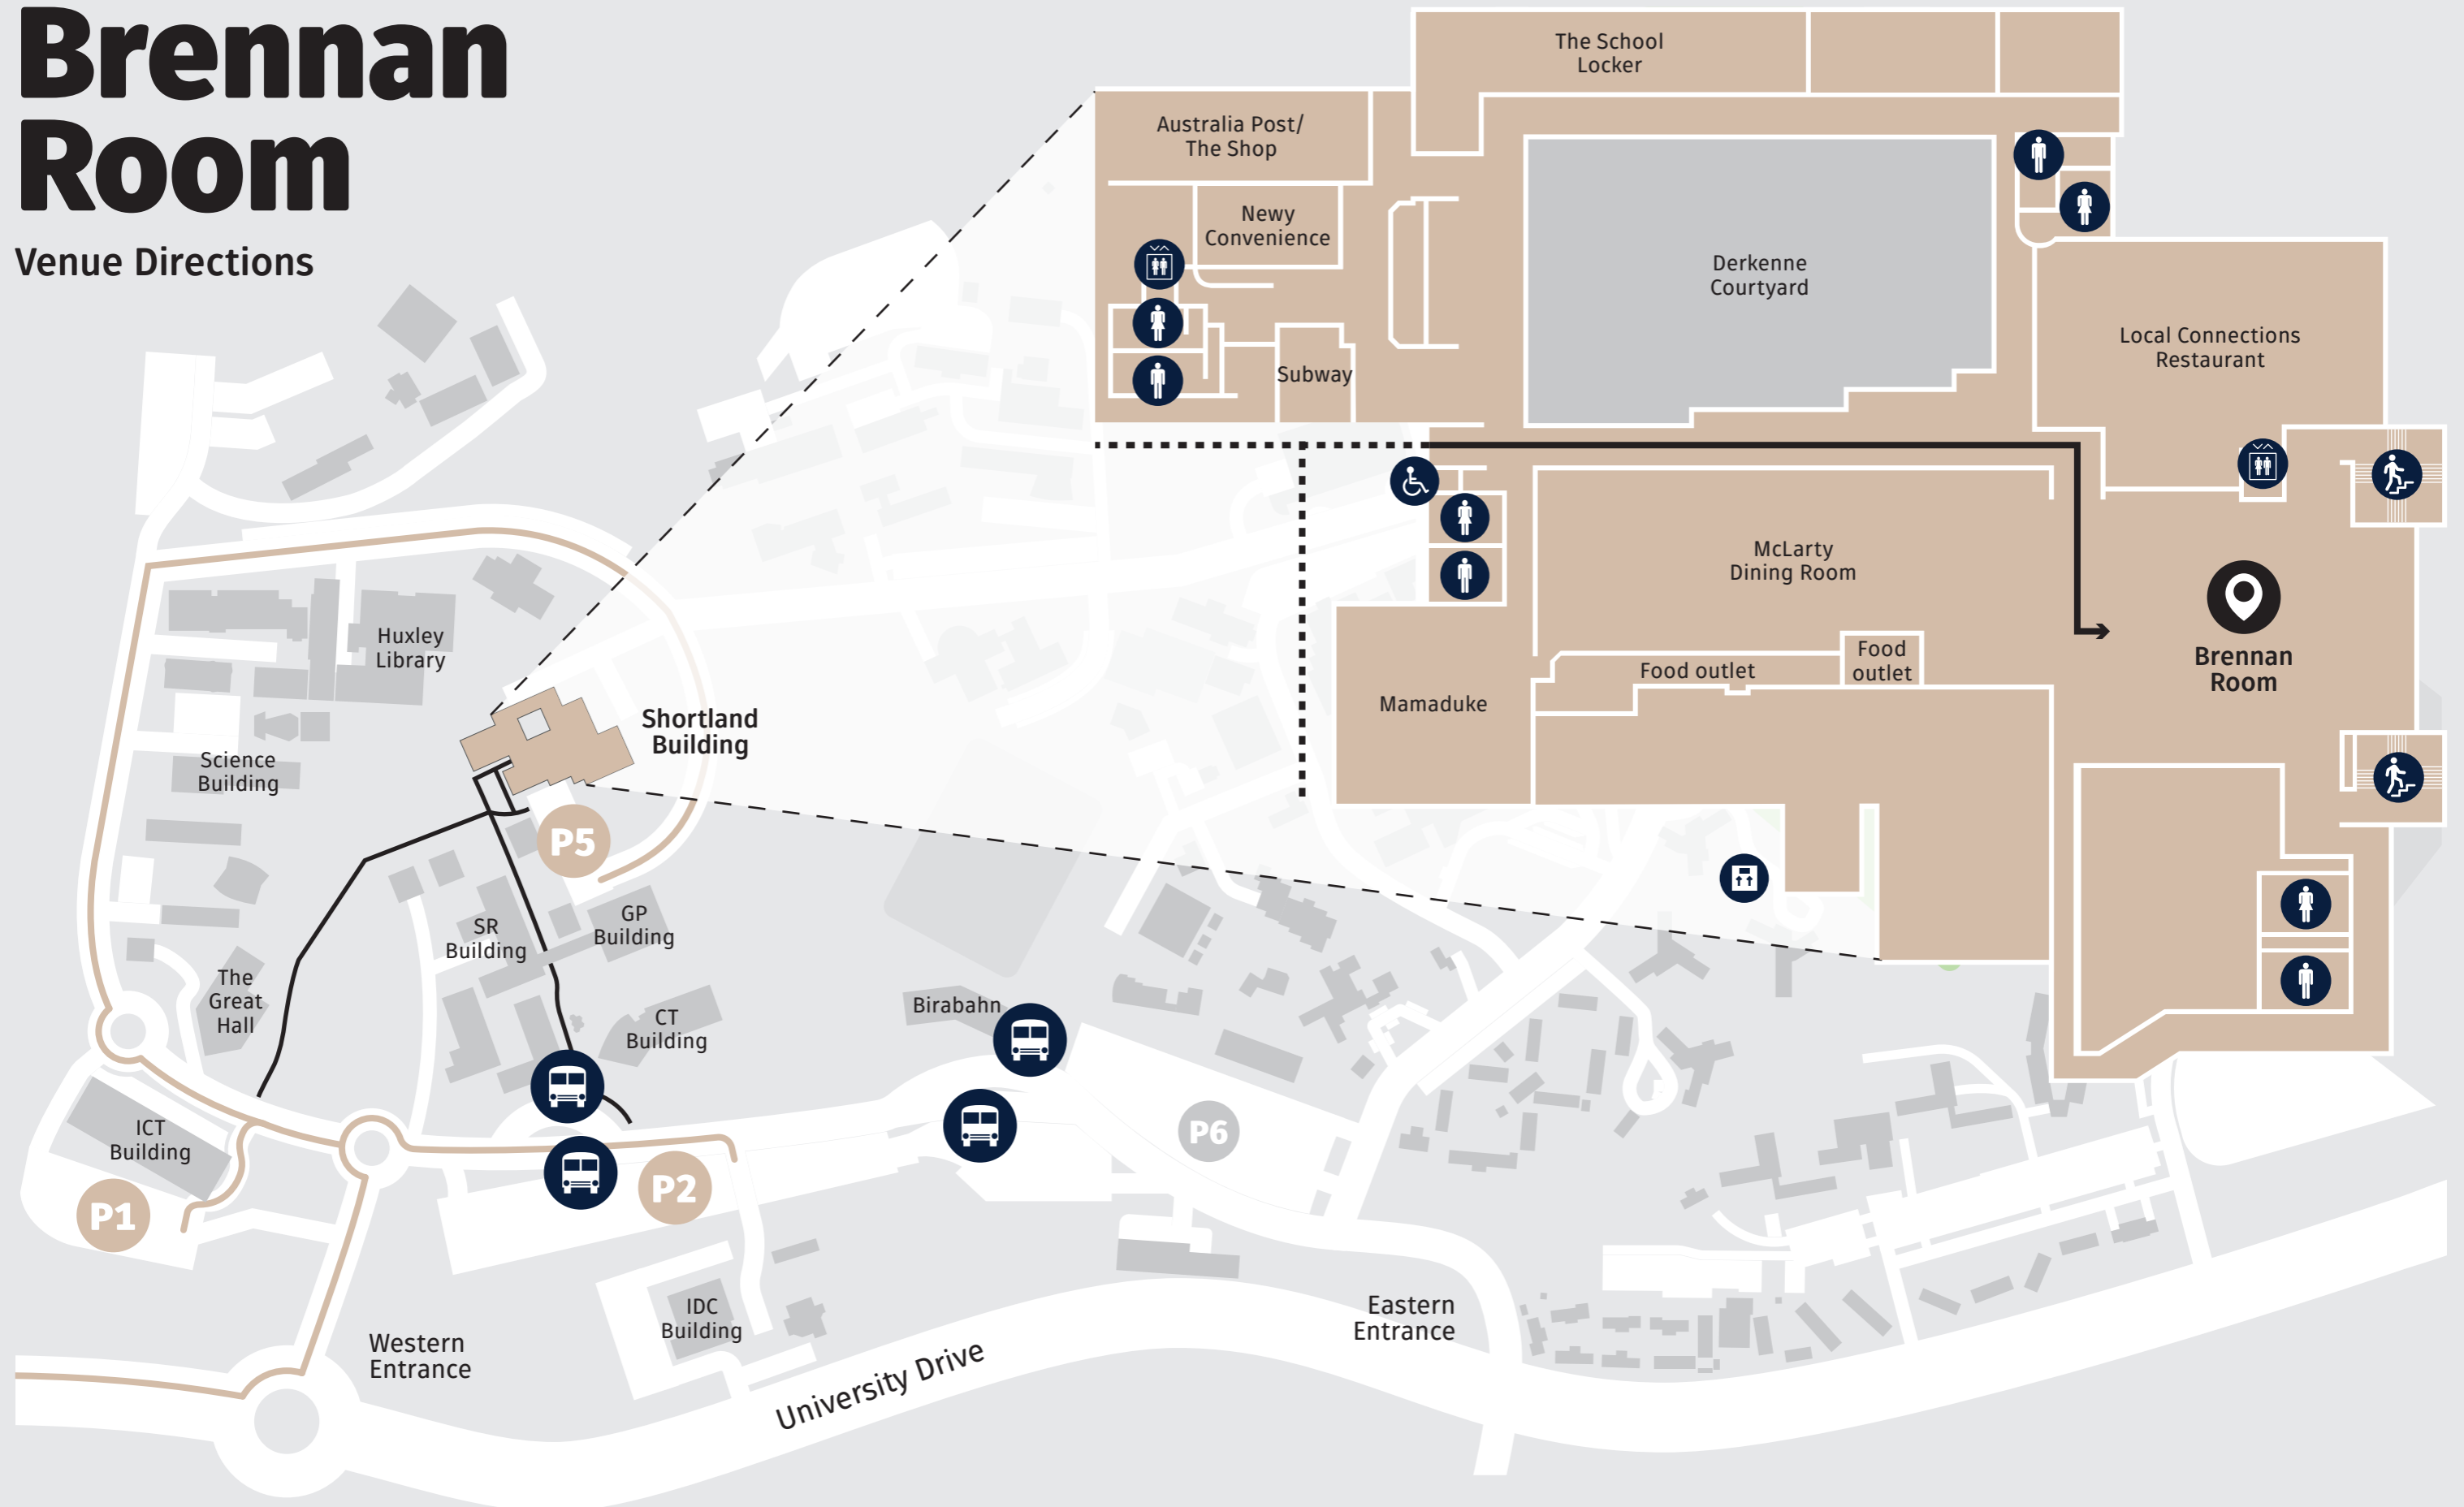

# Brennan Room

## Venue Directions

Venues and Events  
at the University of Newcastle  
University Drive  
Callaghan NSW 2308

(02) 4921 6759  
venuesandevents@newcastle.edu.au  
newcastle.edu.au/venues-and-events

- Walking Route
- Driving Route
- P1 Parking
- Venue
- 📍 Destination
- 🚌 Bus Stop
- ♂ Toilet (Male)
- ♀ Toilet (Female)
- 🪜 Stairway
- 🚰 Elevator
- ♿ Toilet (Disabled)
- 🚚 Loading Dock