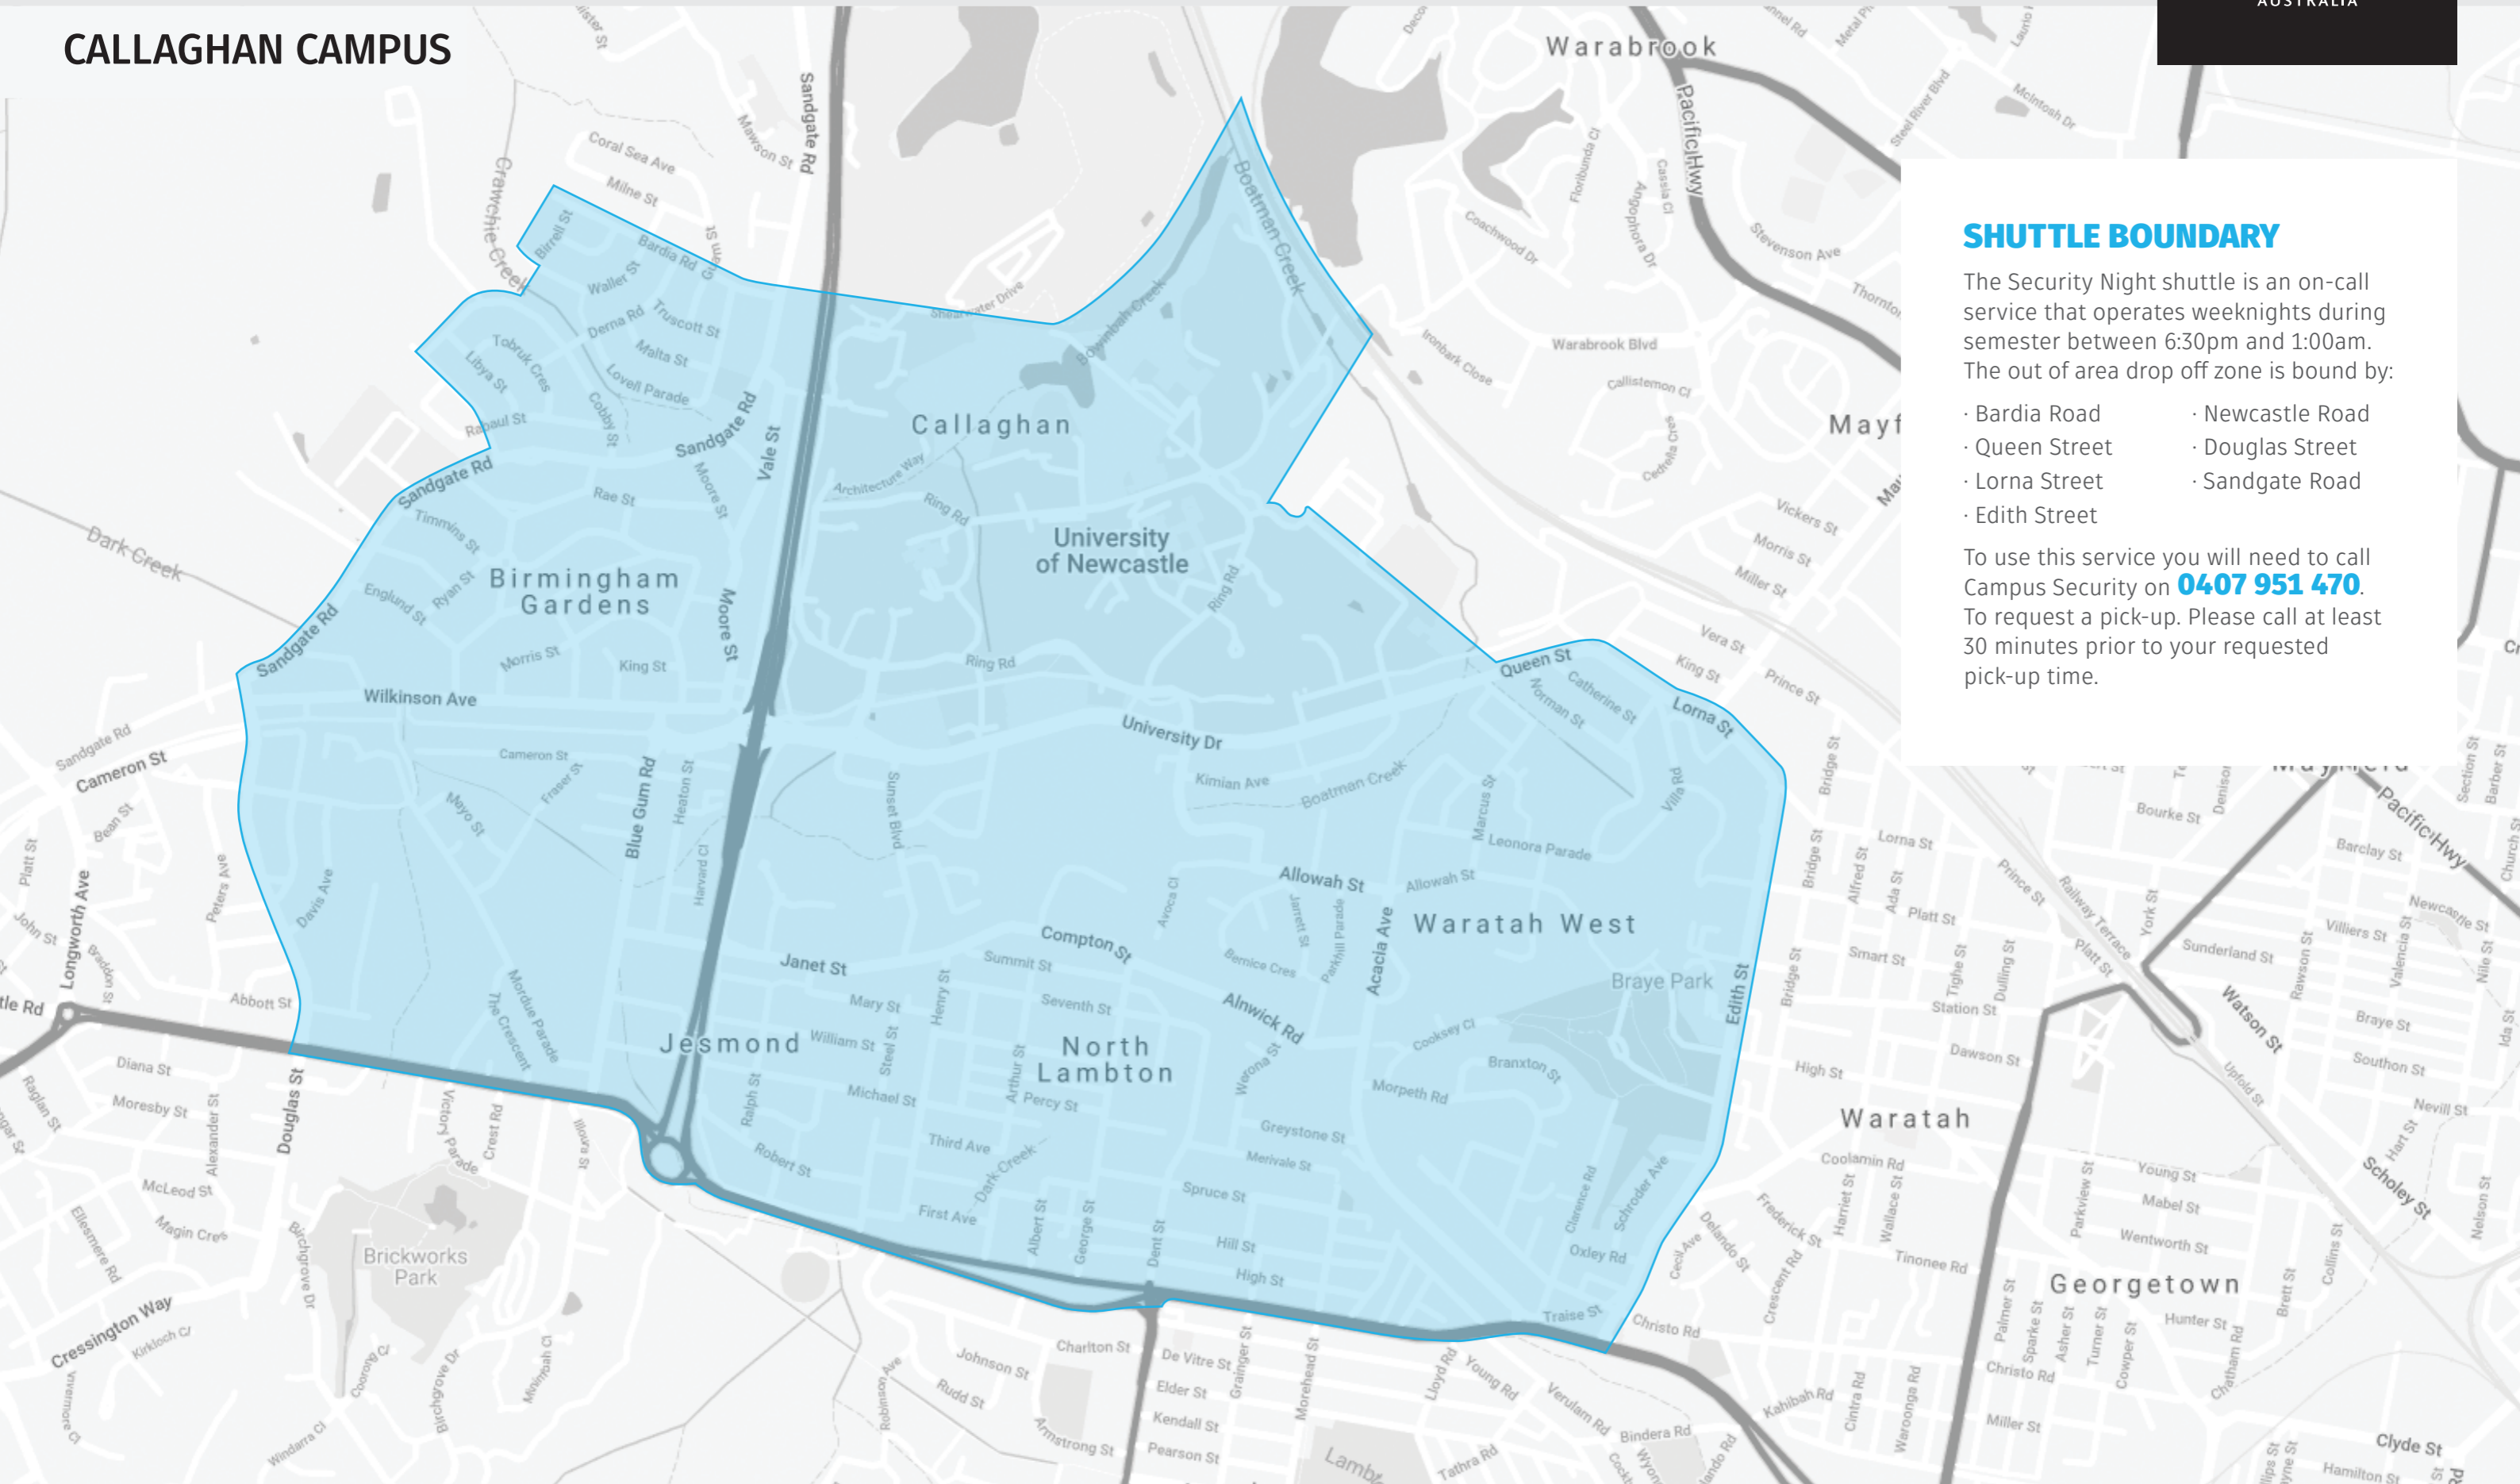

# SECURITY NIGHT SHUTTLE

THE UNIVERSITY OF  
**NEWCASTLE**  
AUSTRALIA

## CALLAGHAN CAMPUS

### SHUTTLE BOUNDARY

The Security Night shuttle is an on-call service that operates weeknights during semester between 6:30pm and 1:00am. The out of area drop off zone is bound by:

- Bardia Road
- Newcastle Road
- Queen Street
- Douglas Street
- Lorna Street
- Sandgate Road
- Edith Street