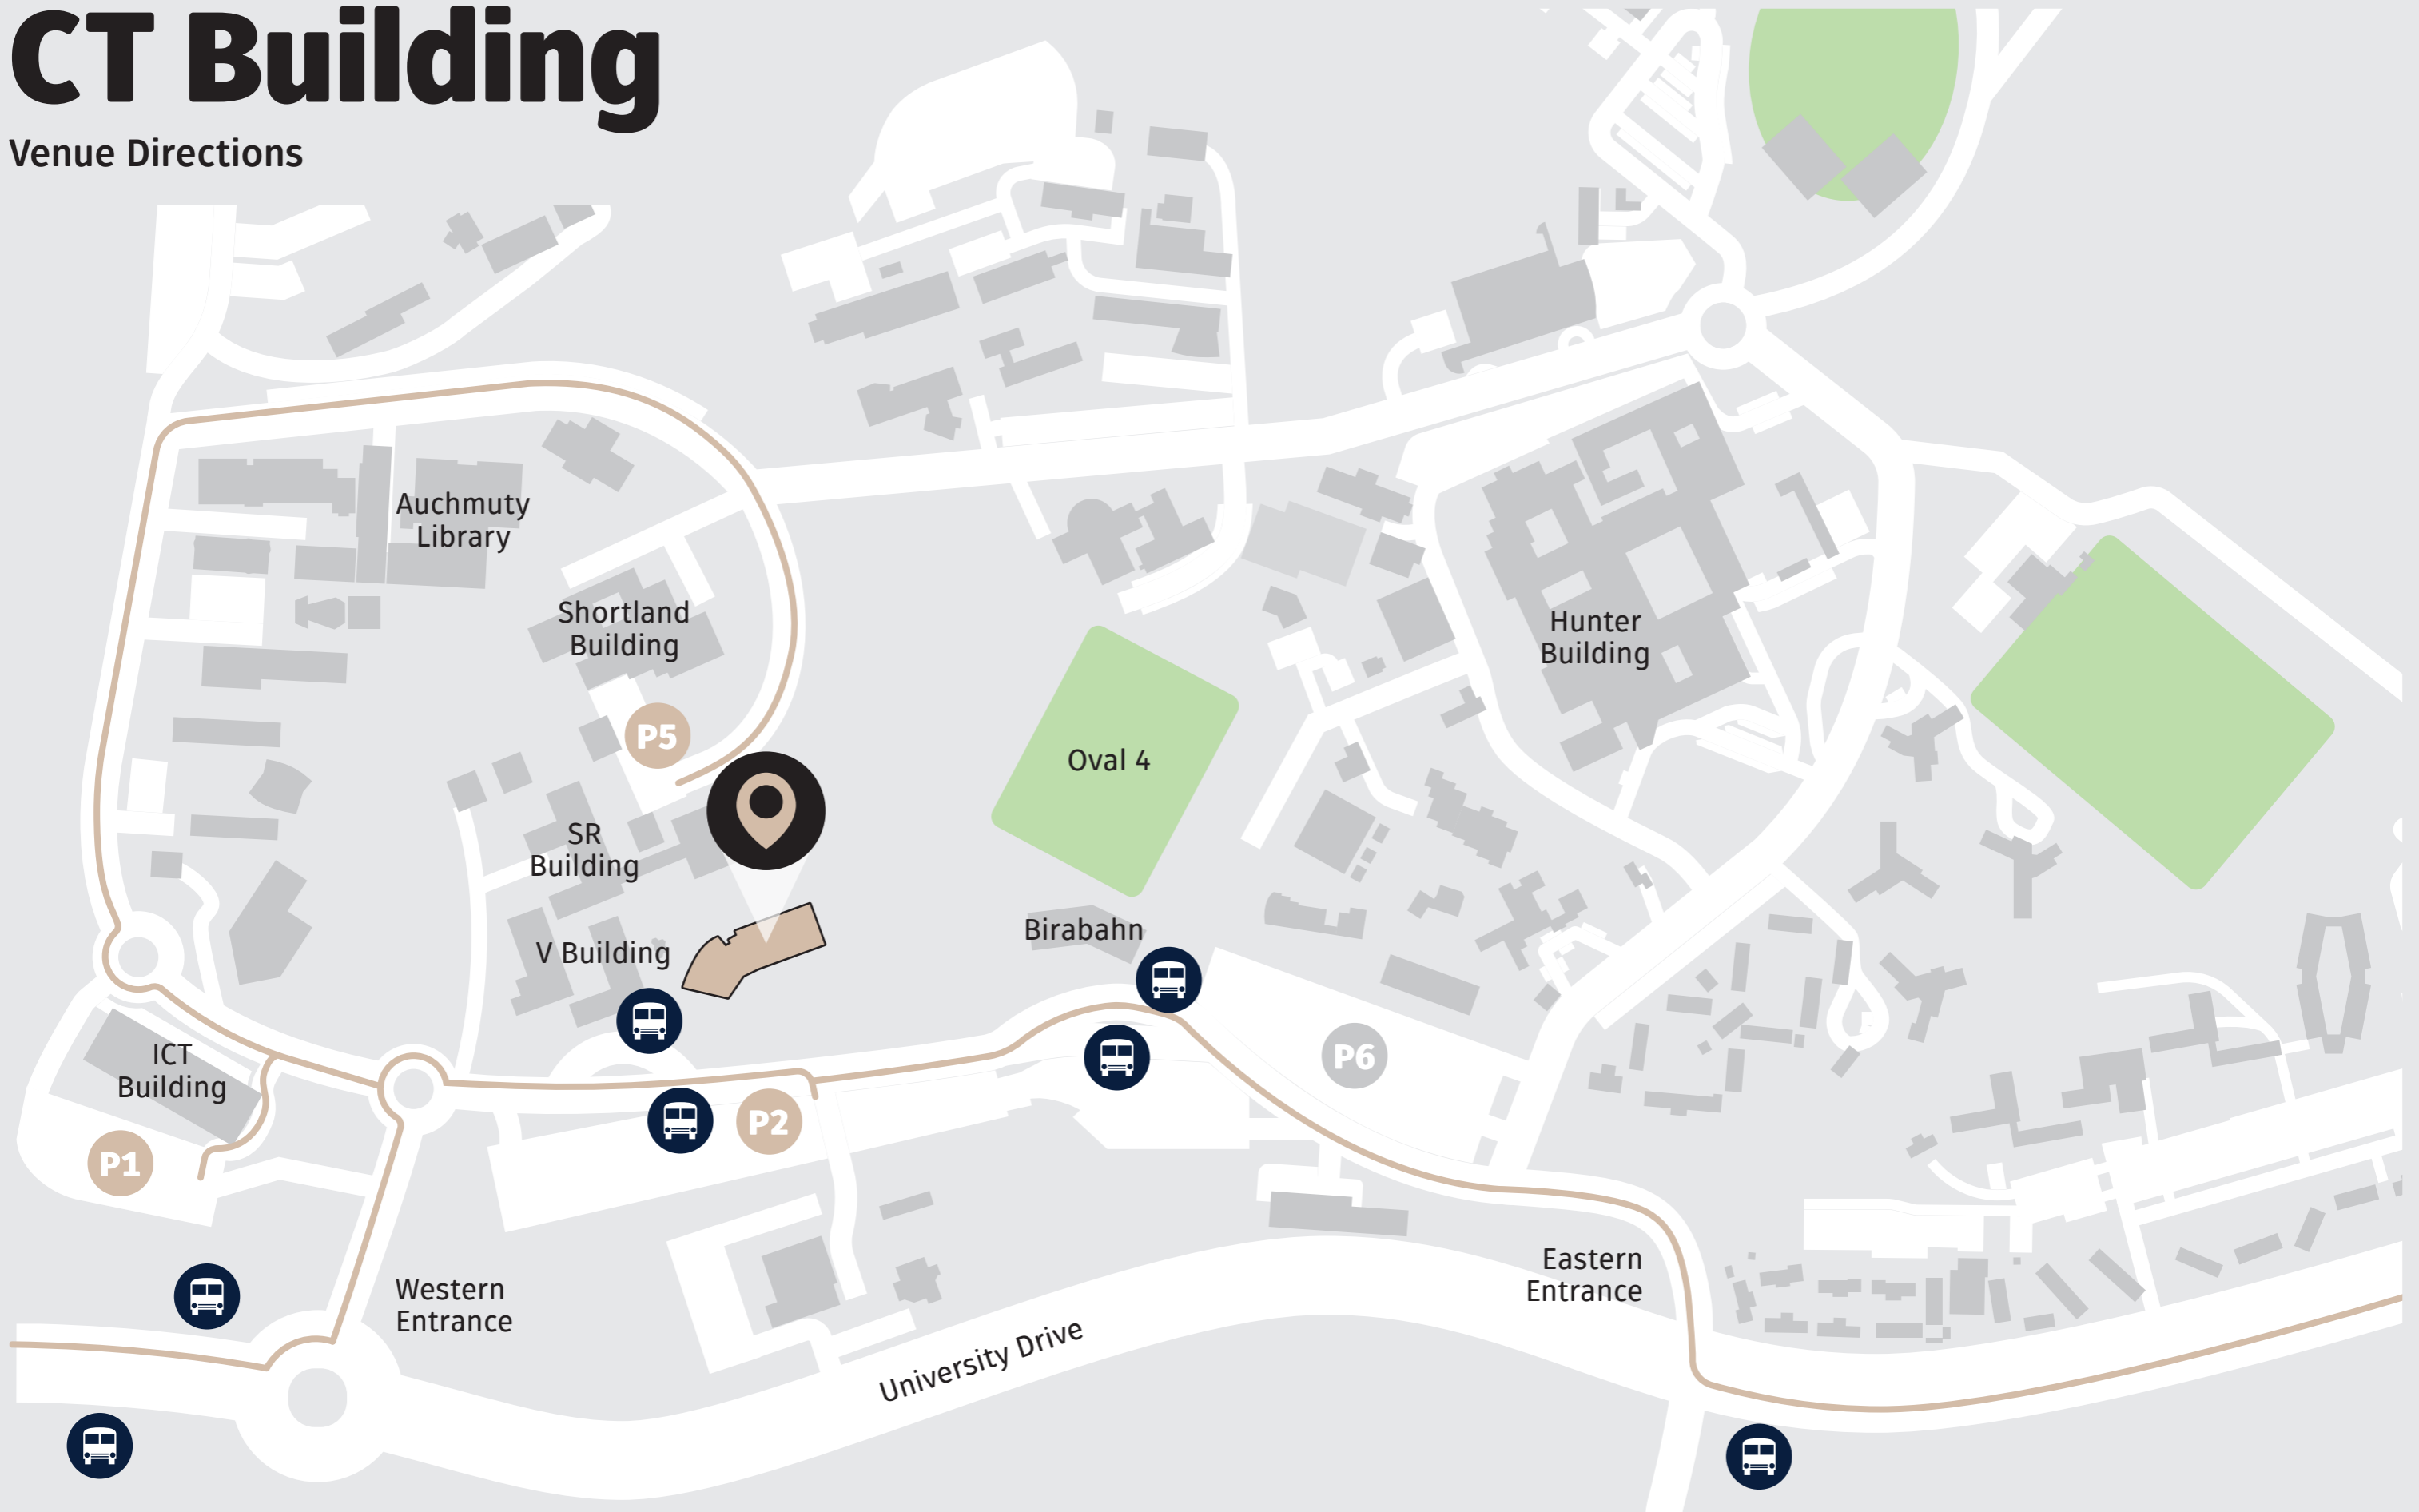

CT Building

Venue Directions

Venues and Events
at the University of Newcastle
University Drive
Callaghan NSW 2308

 (02) 4921 6759
 venuesandevents@newcastle.edu.au
 newcastle.edu.au/venues-and-events