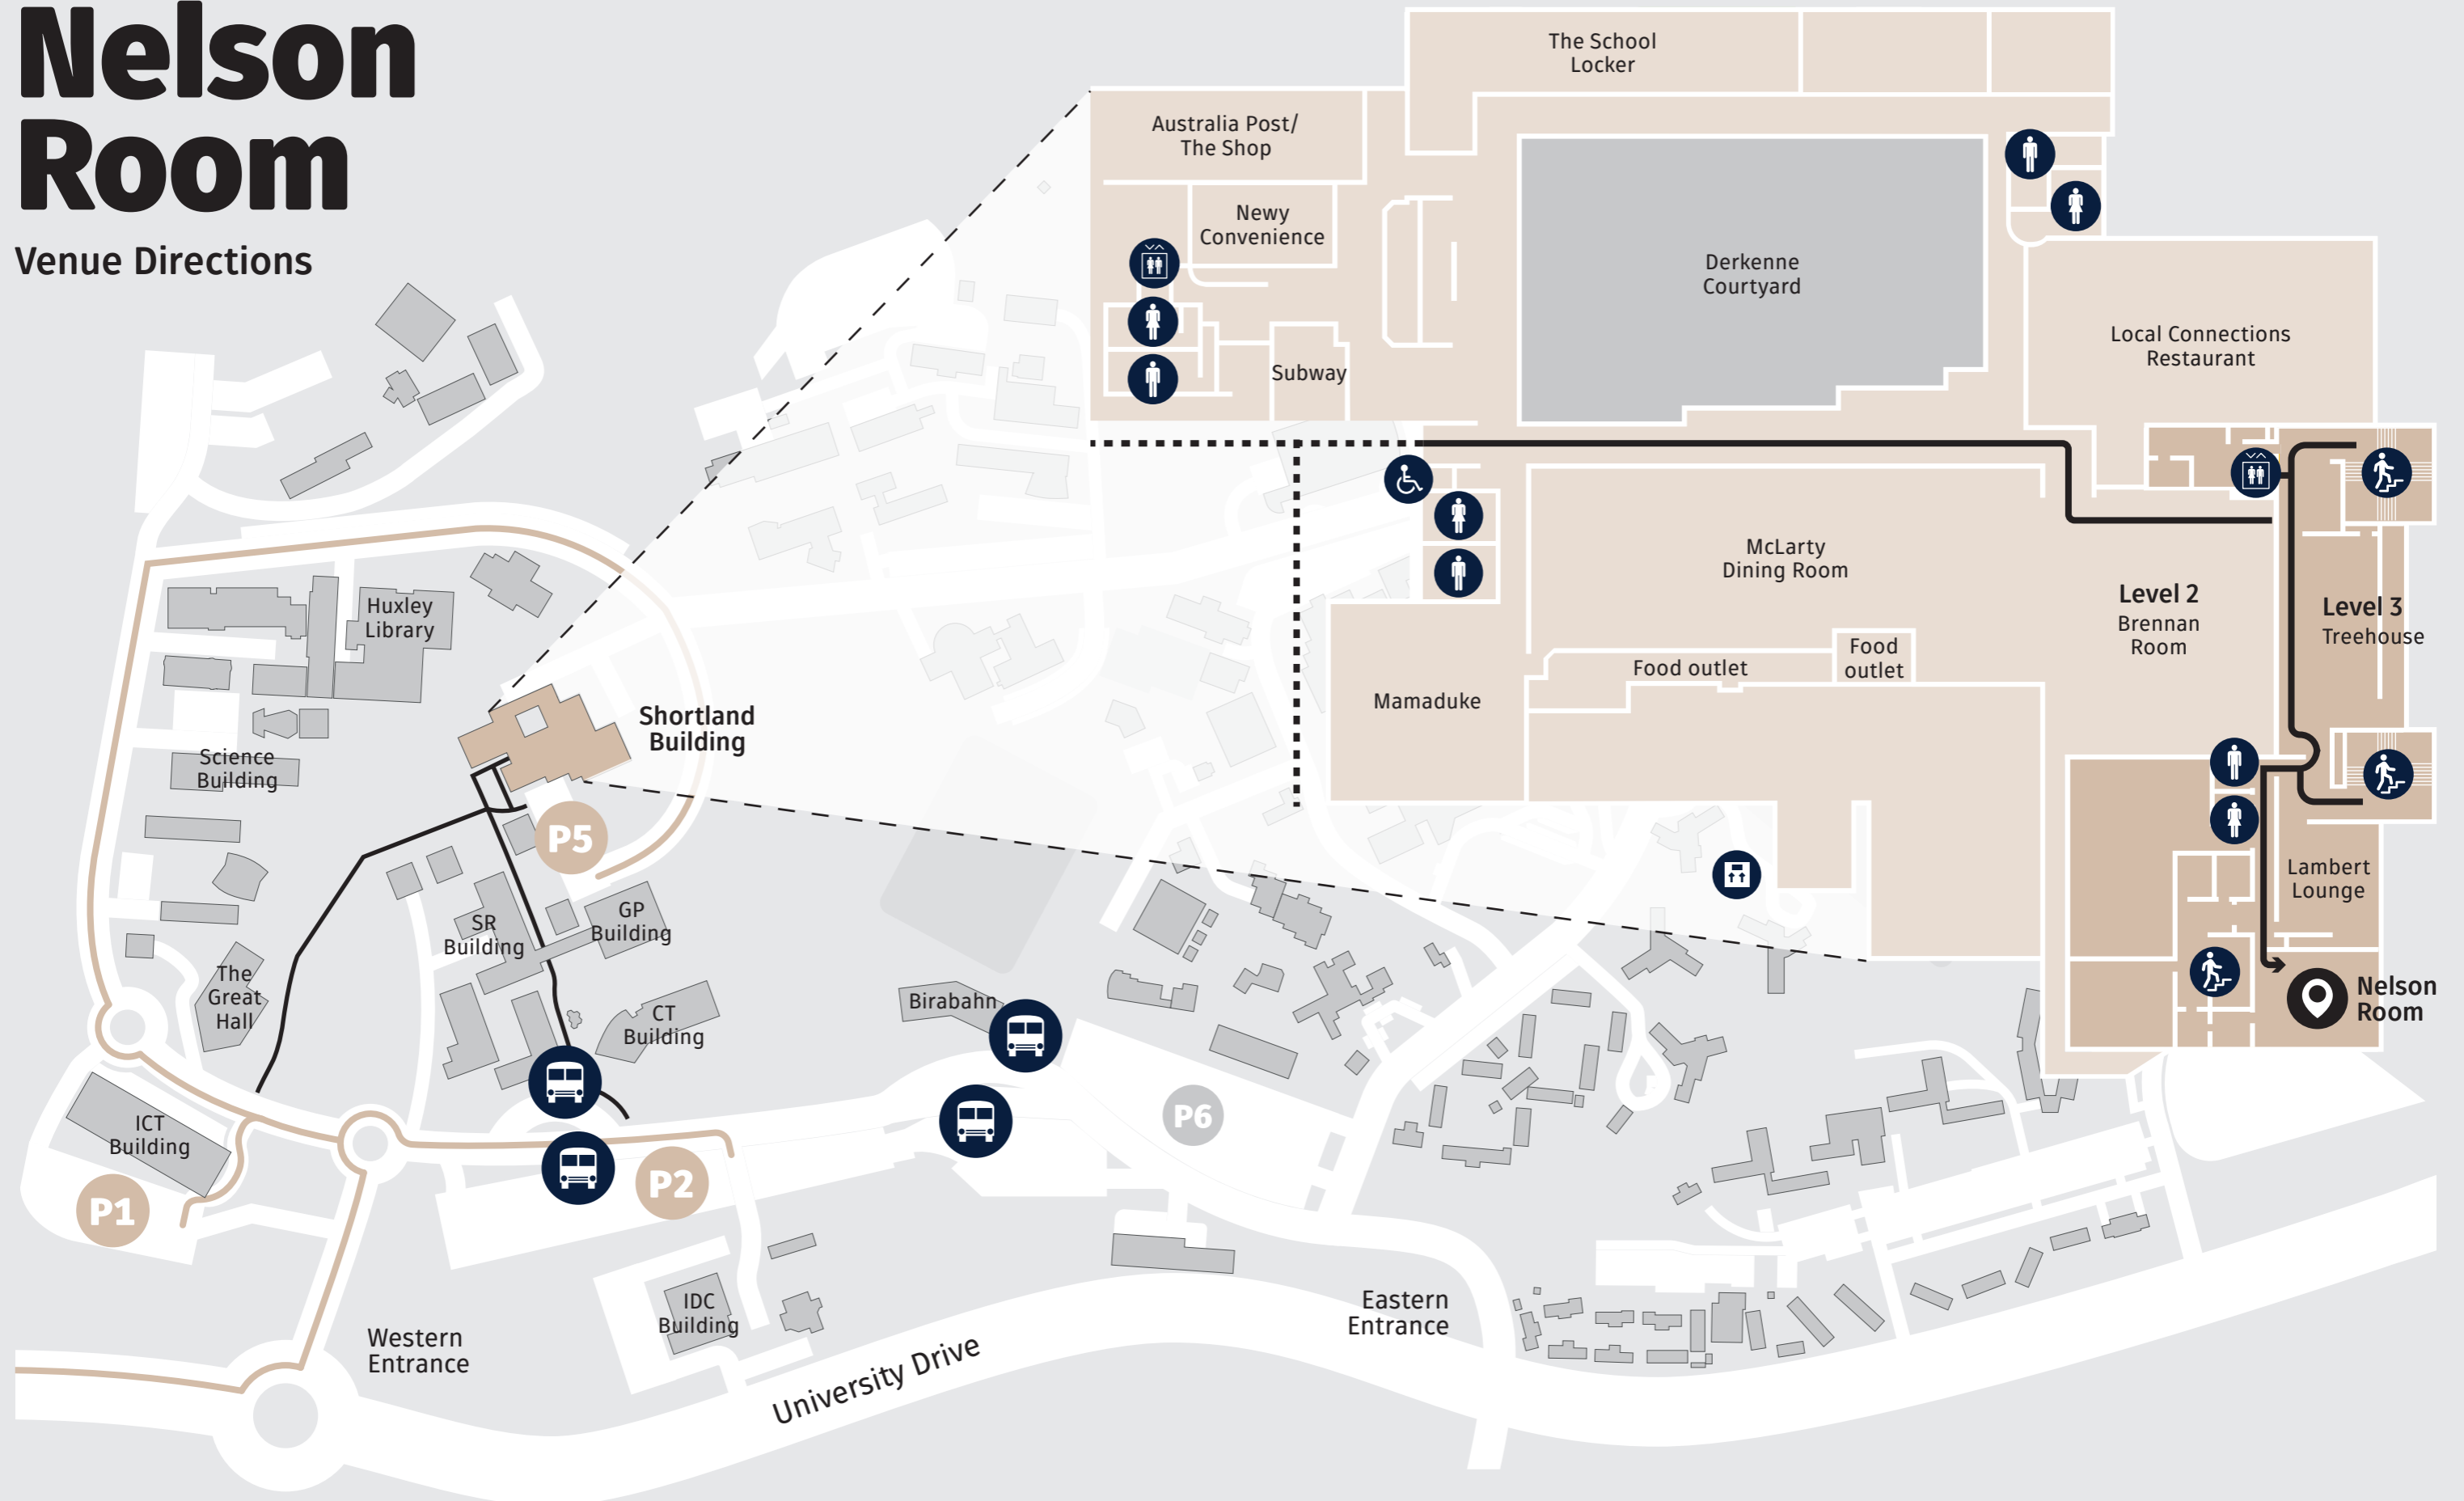

Nelson Room

Venue Directions

Venues and Events
at the University of Newcastle
University Drive
Callaghan NSW 2308

☎ (02) 4921 6759
✉ venuesandevents@newcastle.edu.au
🌐 newcastle.edu.au/venues-and-events

- Walking Route
- Driving Route
- P1 Parking
- Venue
- 📍 Destination
- 🚌 Bus Stop
- ♂ Toilet (Male)
- ♀ Toilet (Female)
- ♿ Toilet (Disabled)
- 🚶 Stairway
- 🛗 Elevator
- 🚚 Loading Dock