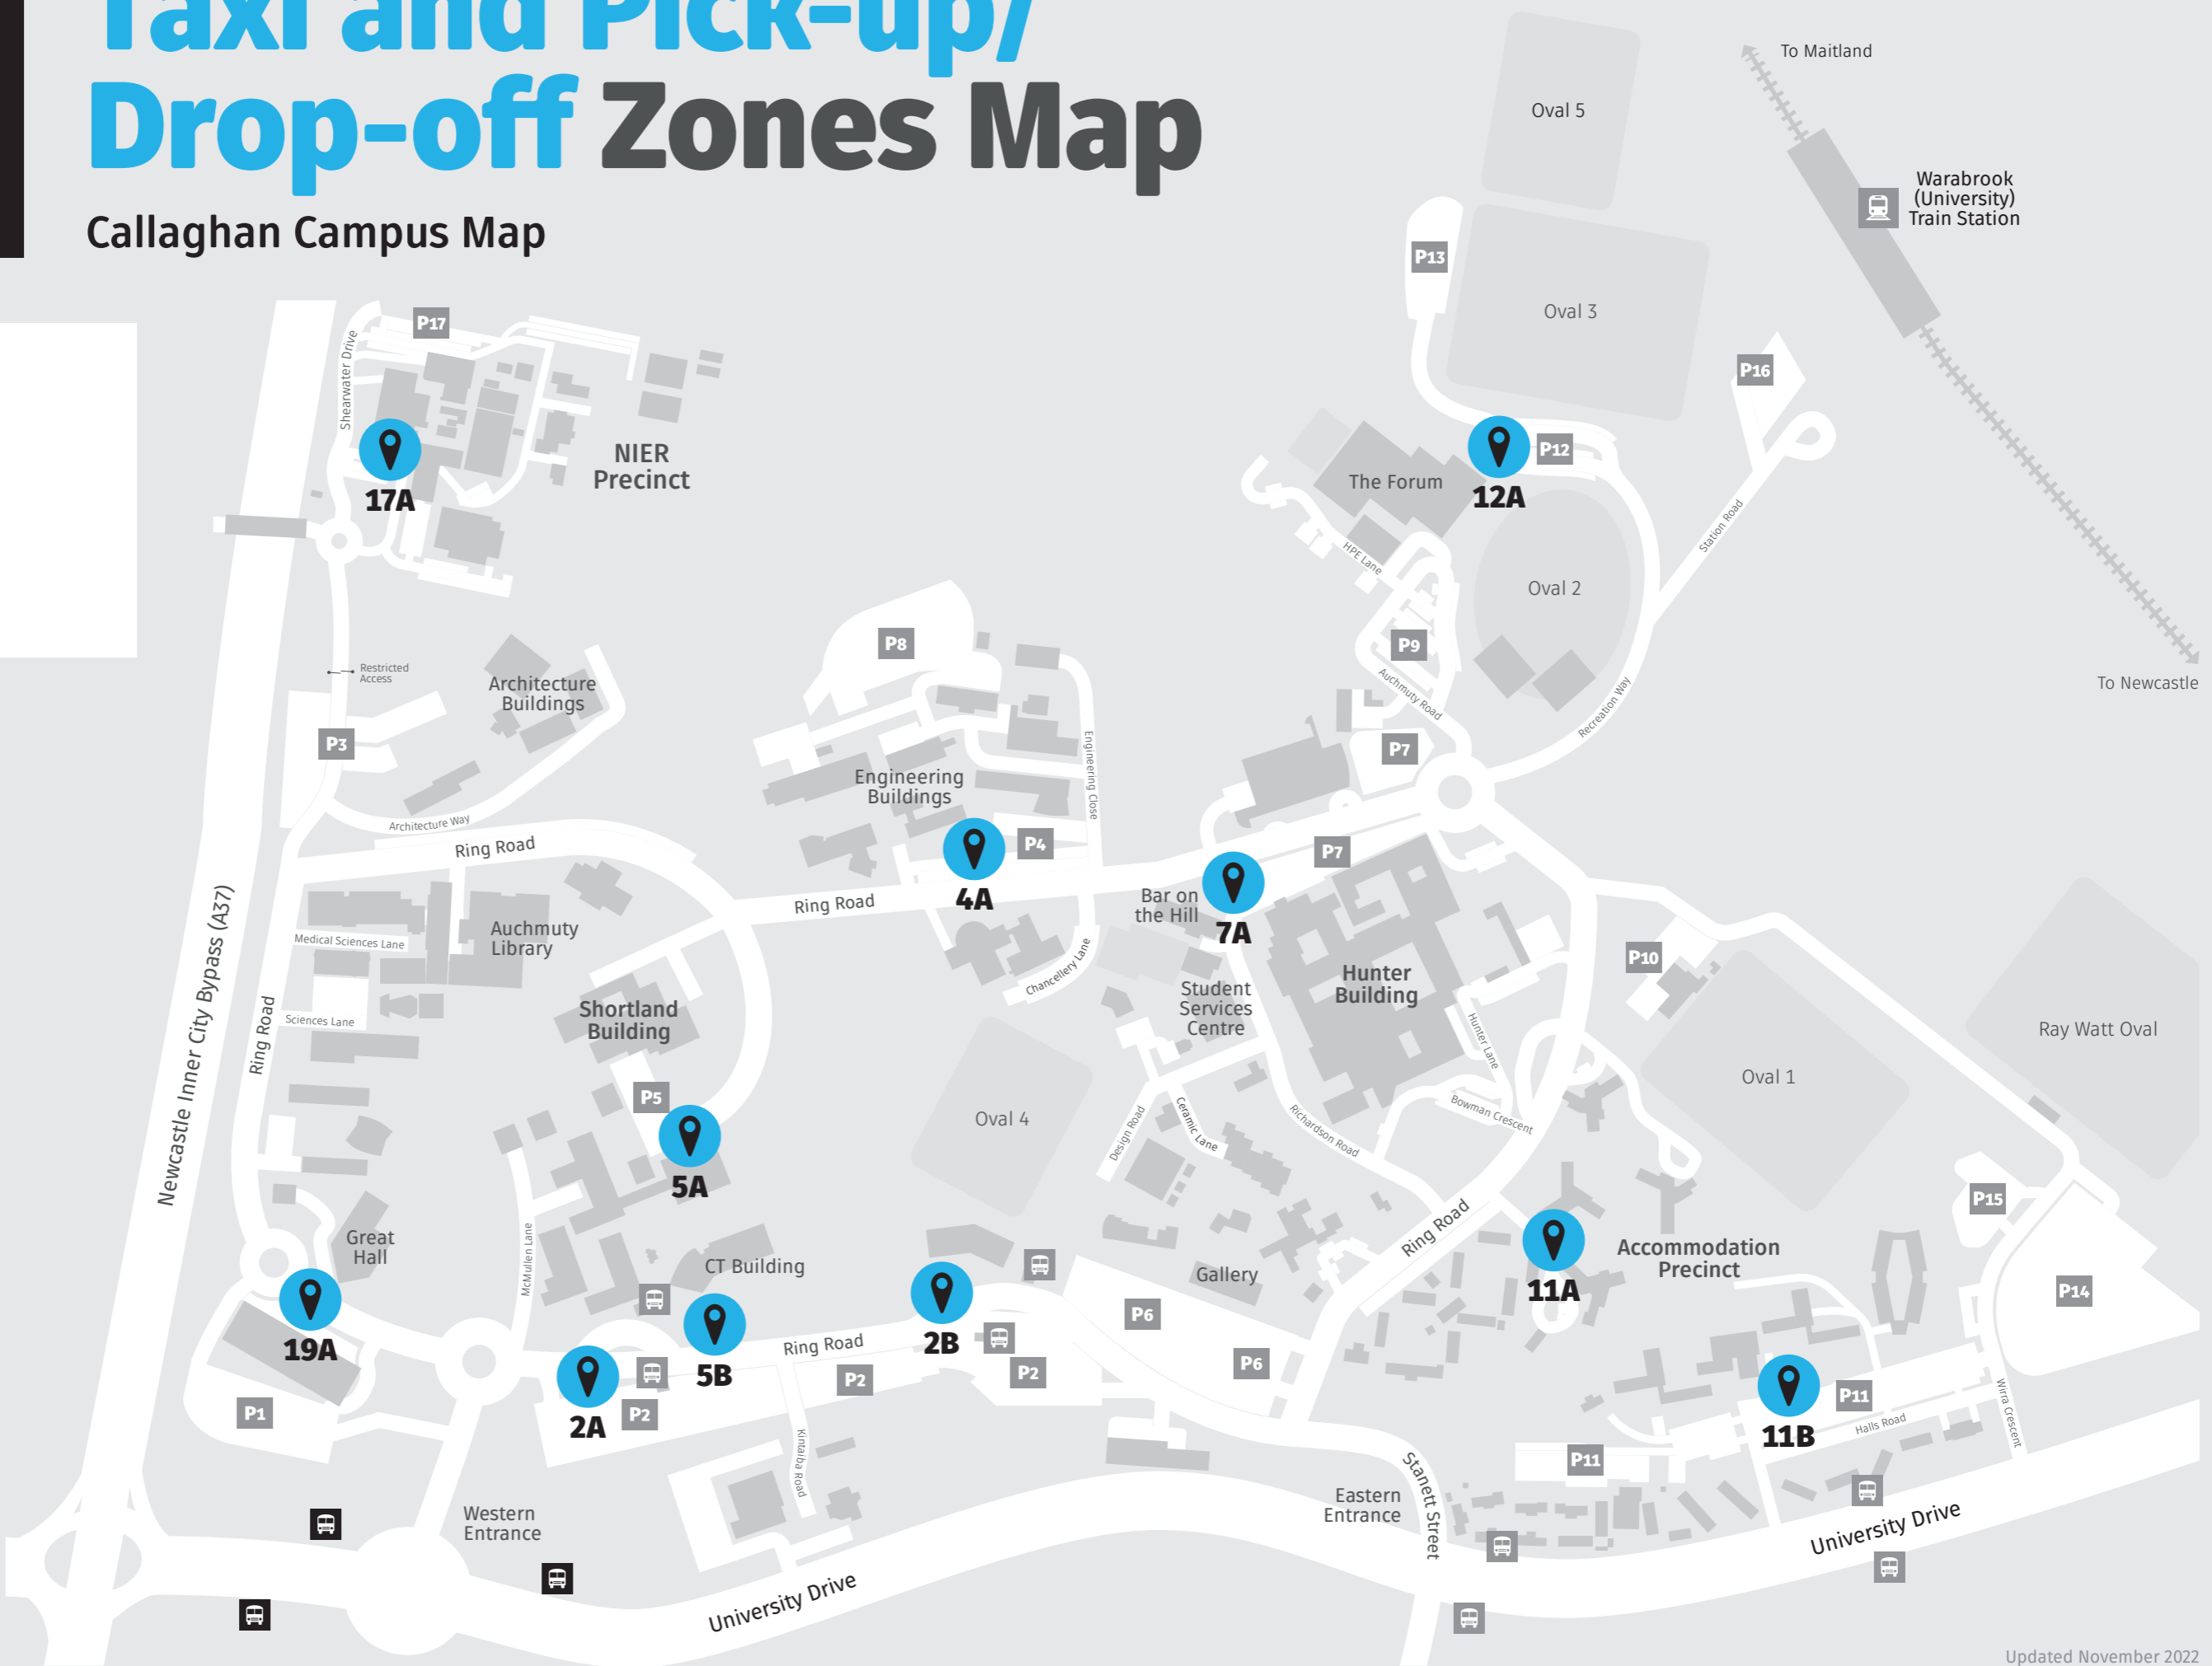

# Taxi and Pick-up/ Drop-off Zones Map

## Callaghan Campus Map

**Map Key**

- Taxi and pick-up/  
drop-off Zones
- Bus Stop
- Train Station

Warabrook  
(University)  
Train Station

To Maitland

To Newcastle