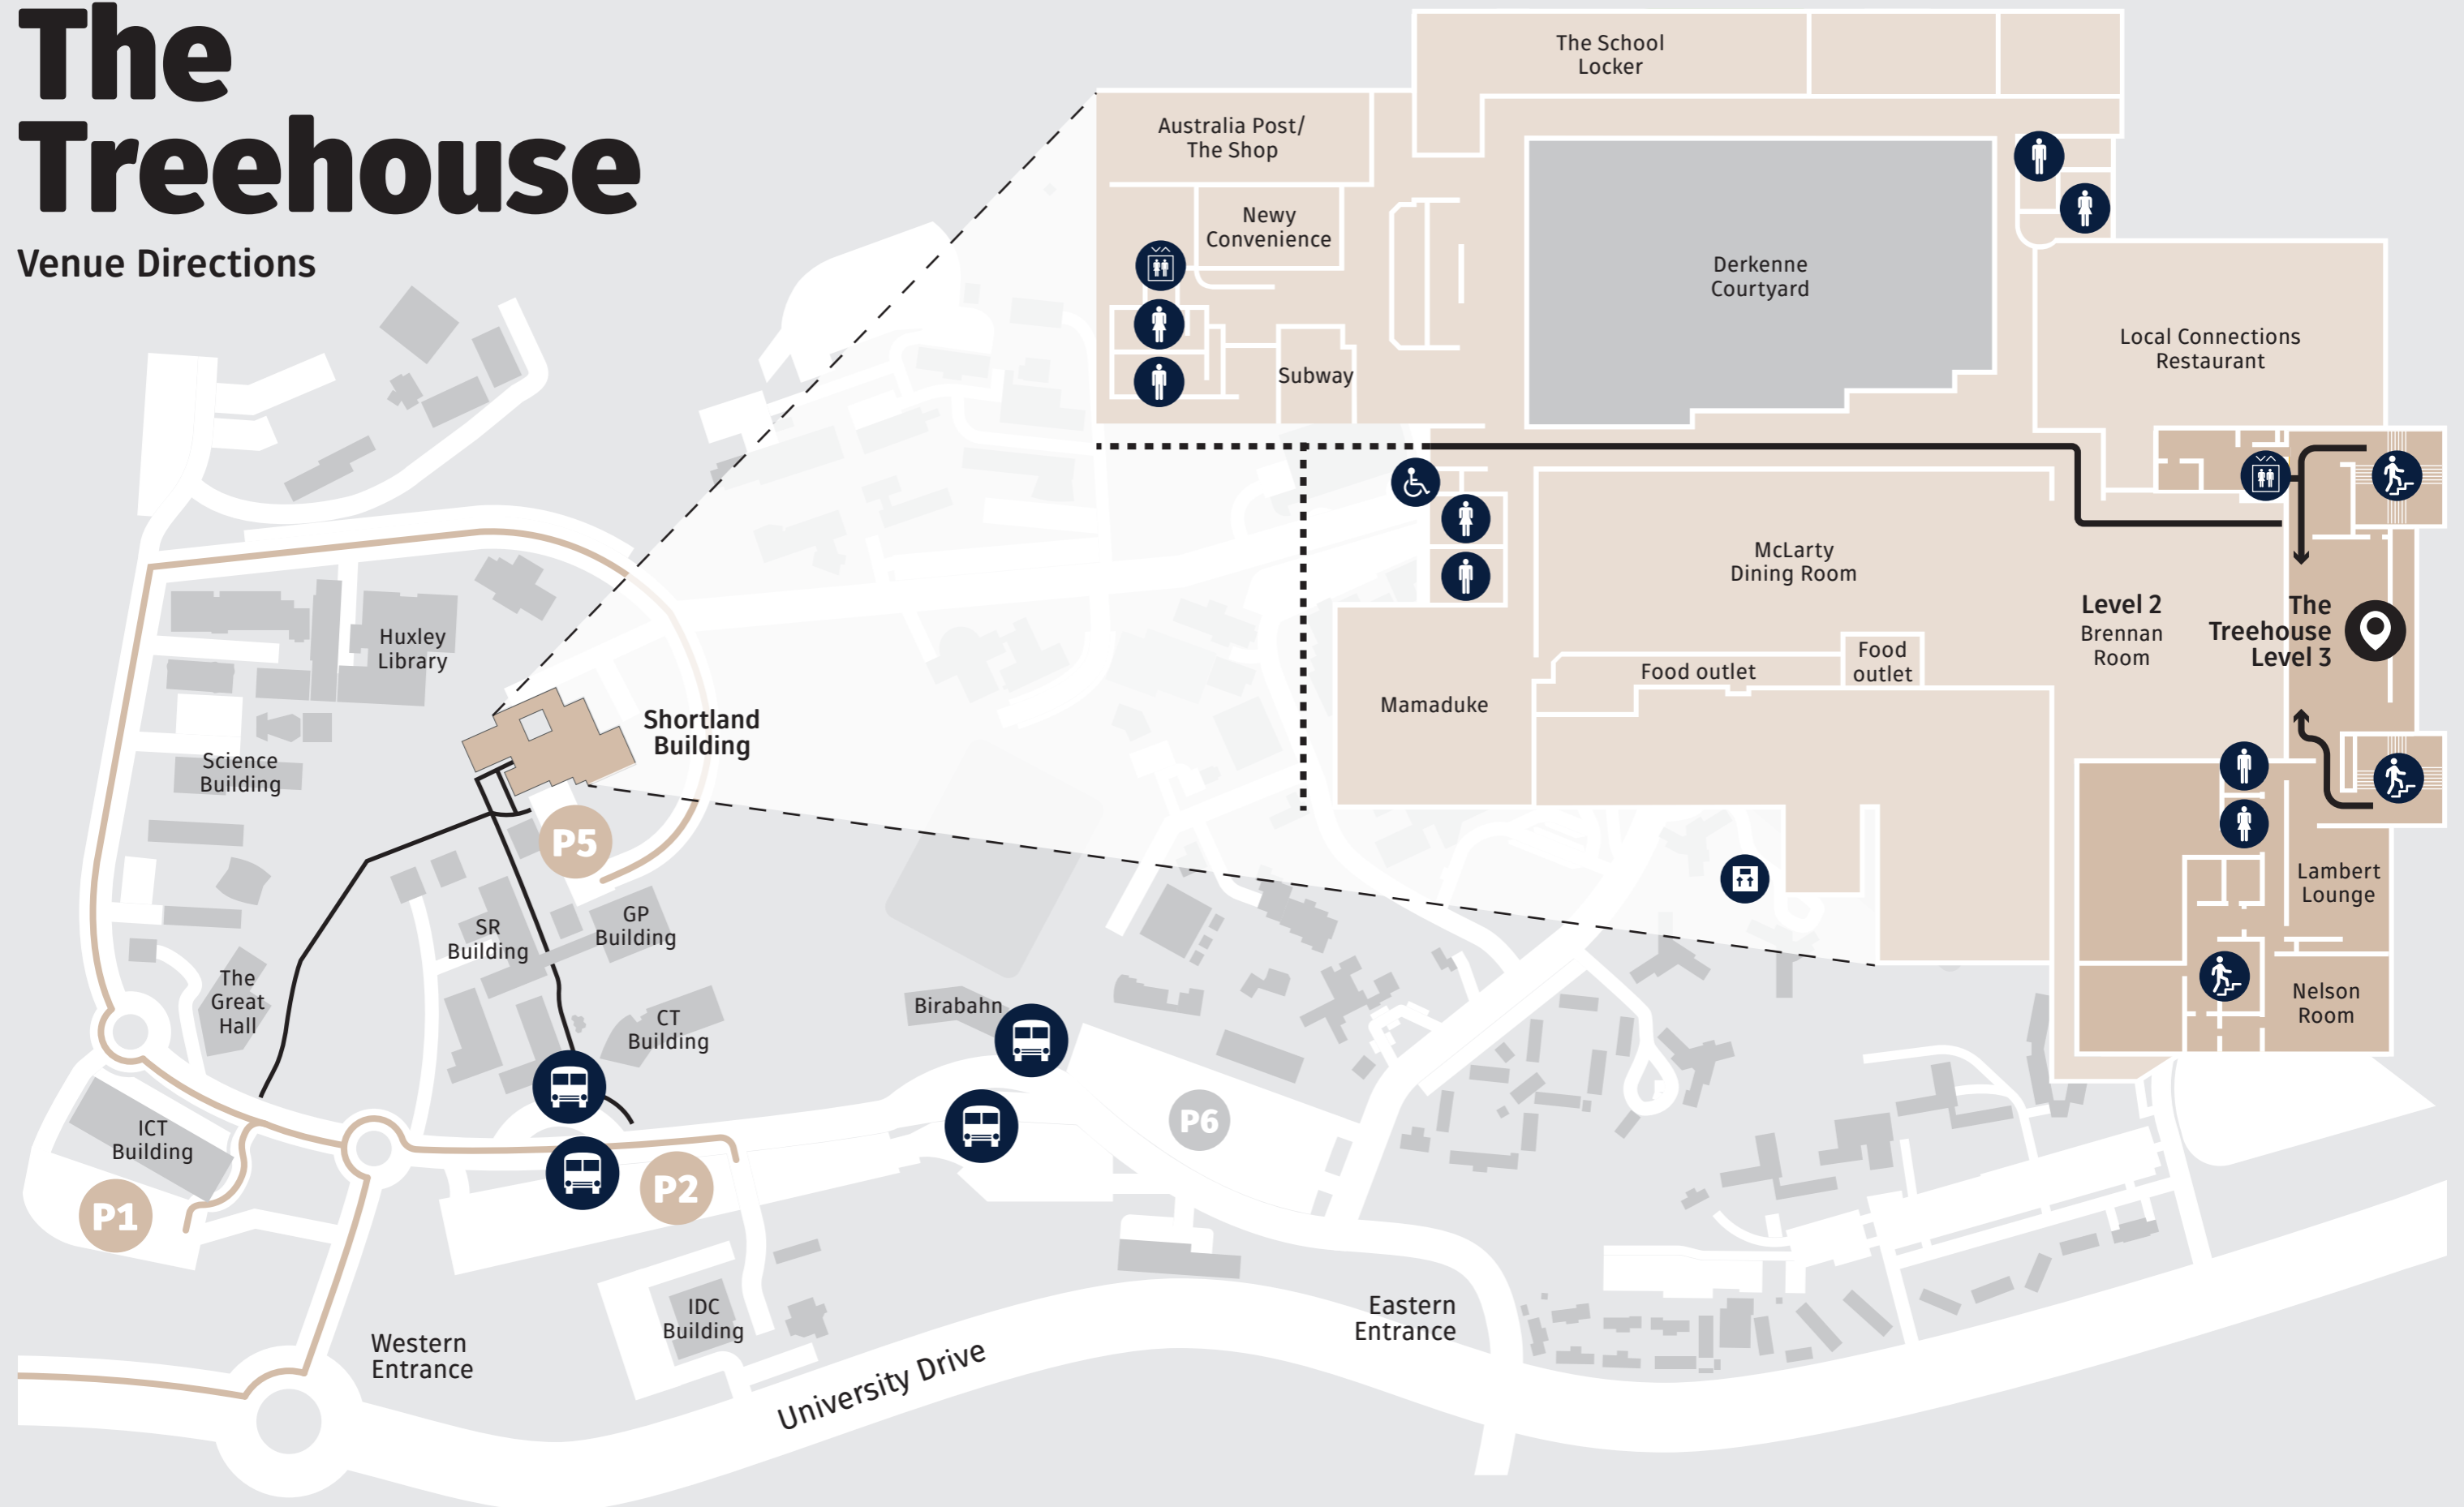

# The Treehouse

## Venue Directions

Venues and Events  
at the University of Newcastle  
University Drive  
Callaghan NSW 2308

(02) 4921 6759  
venuesandevents@newcastle.edu.au  
newcastle.edu.au/venues-and-events

- Walking Route
- P1 Parking
- 📍 Destination
- ♂ Toilet (Male)
- 🚶 Stairway
- ♿ Toilet (Disabled)
- Driving Route
- 🚌 Venue
- 🚏 Bus Stop
- ♀ Toilet (Female)
- 🛗 Elevator
- 🚚 Loading Dock