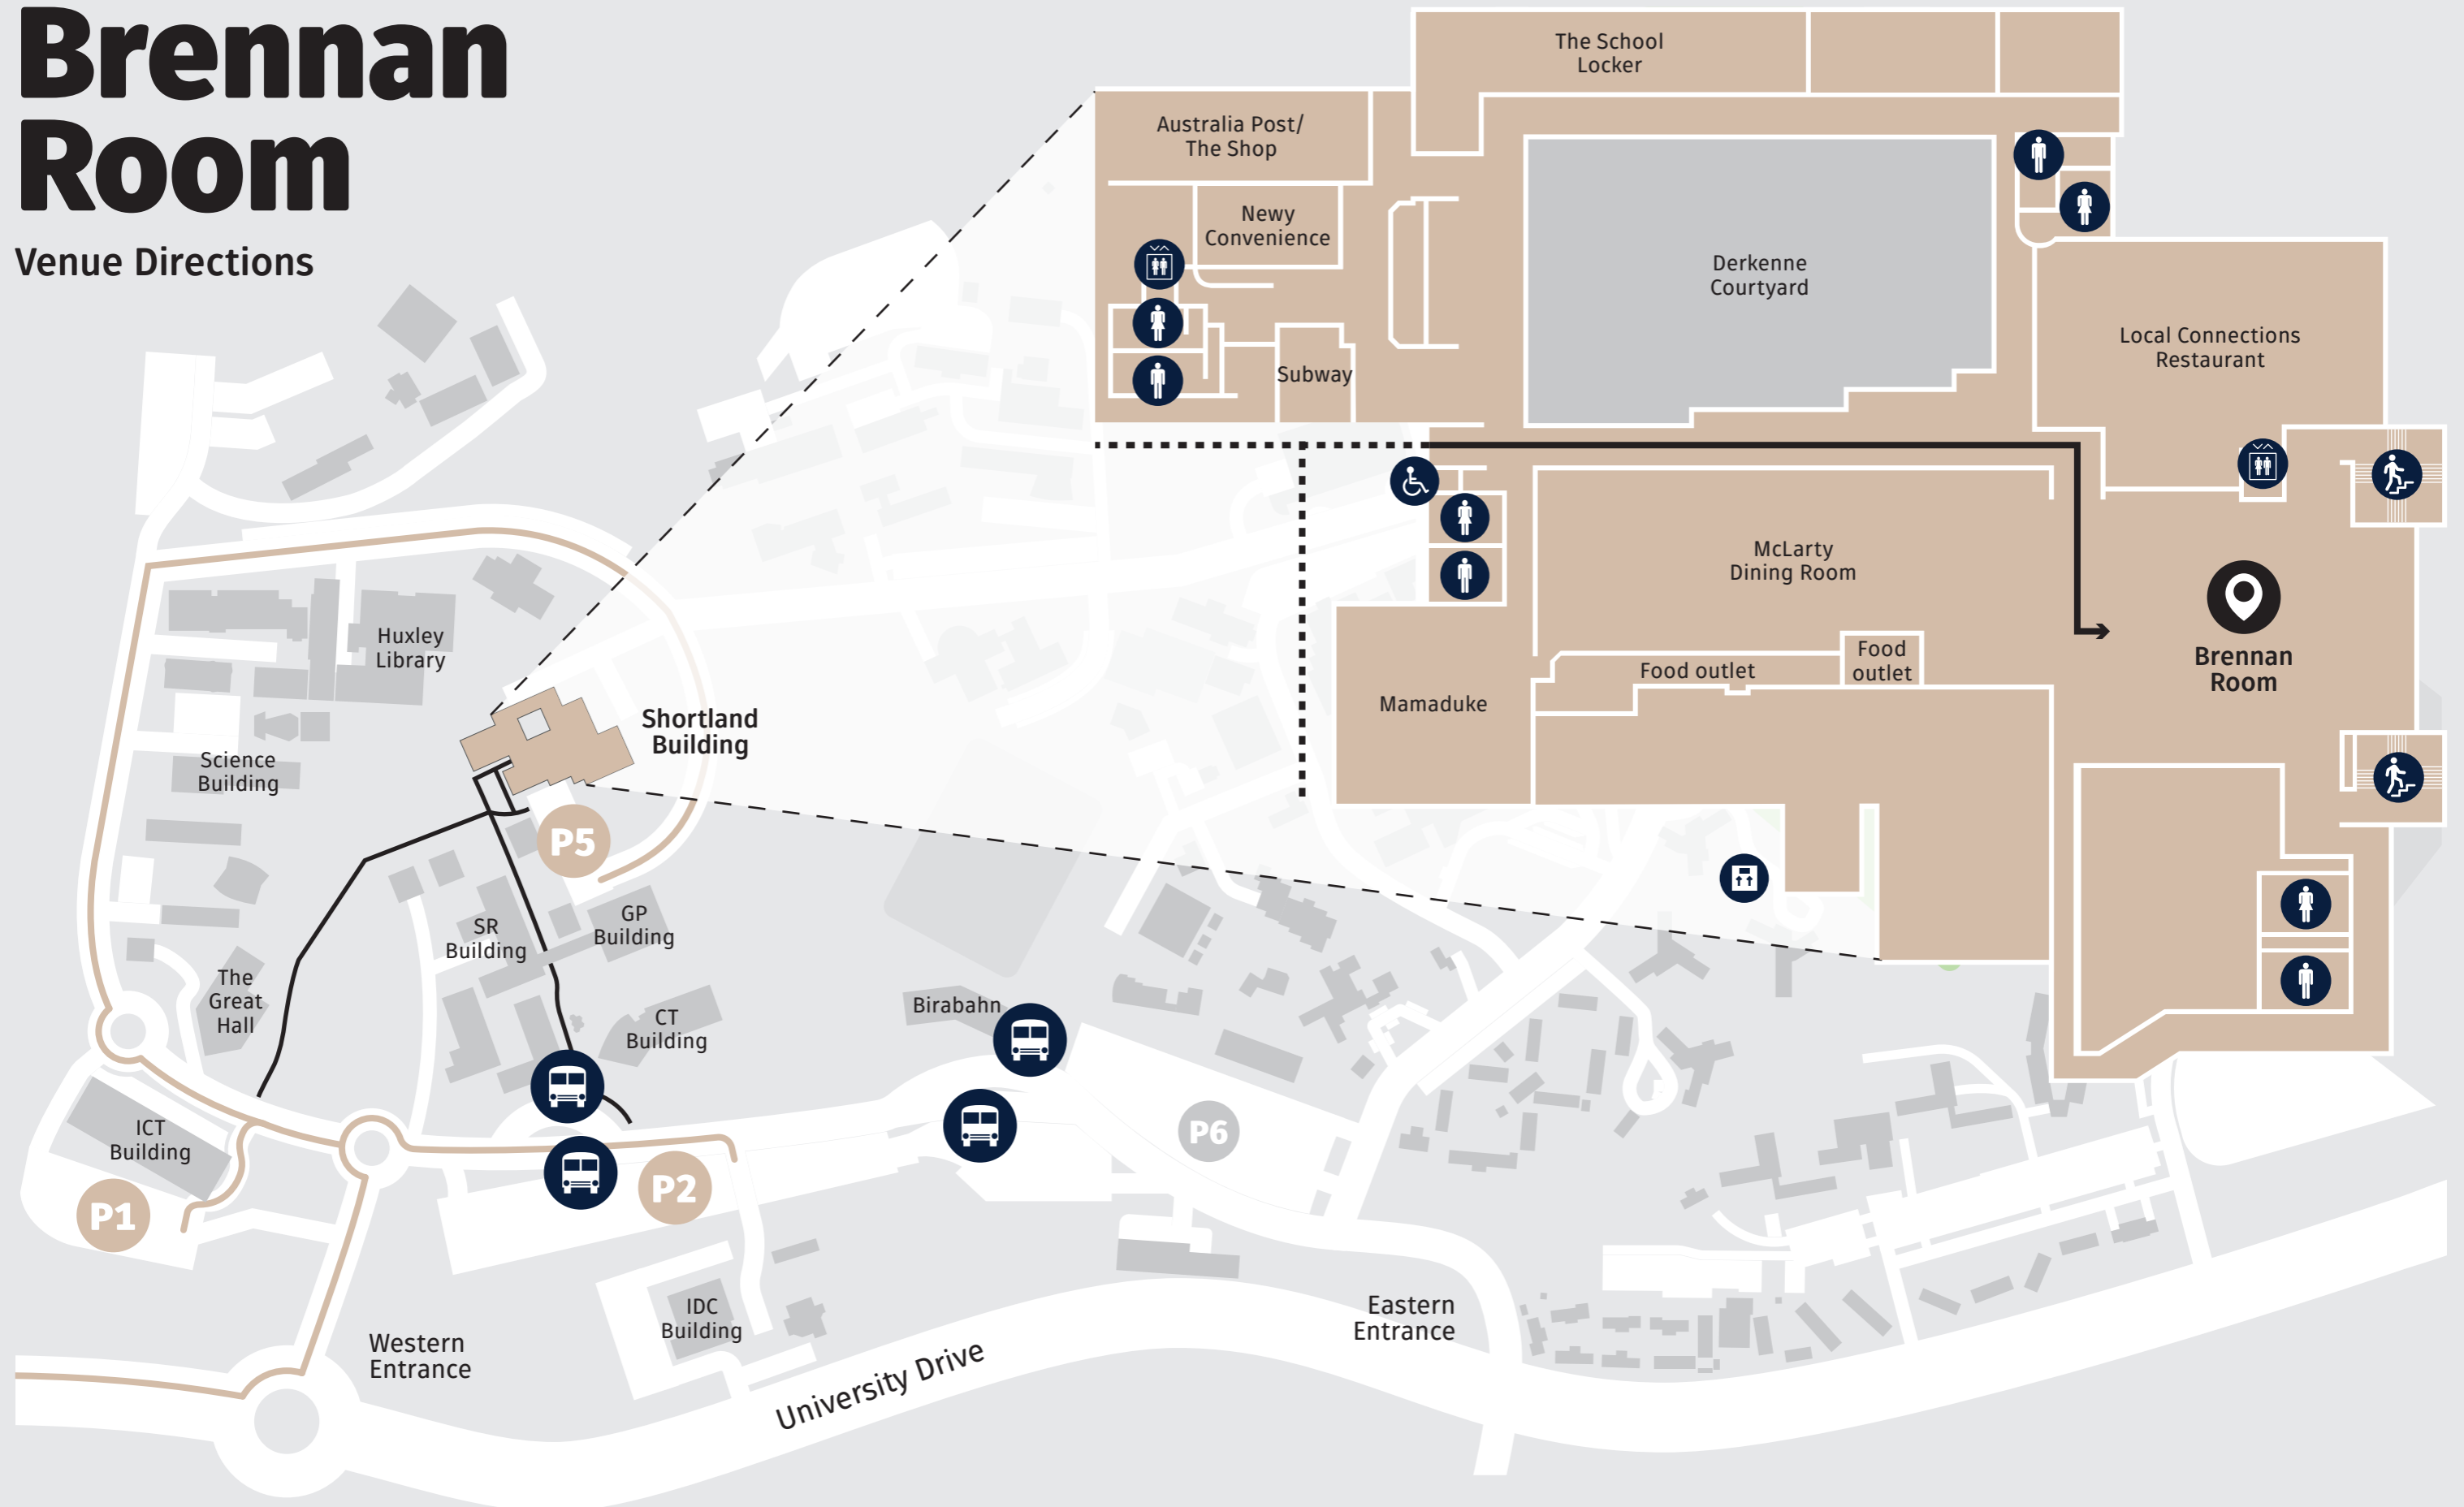

# Brennan Room

## Venue Directions

Venues and Events  
at the University of Newcastle  
University Drive  
Callaghan NSW 2308

(02) 4921 6500  
venuesandevents@newcastle.edu.au  
newcastle.edu.au/venues-and-events

- Walking Route
- Driving Route
- P1 Parking
- Venue
- 📍 Destination
- 🚌 Bus Stop
- ♂ Toilet (Male)
- ♀ Toilet (Female)
- 🚶 Stairway
- ♿ Toilet (Disabled)
- 🛗 Elevator
- 🚚 Loading Dock