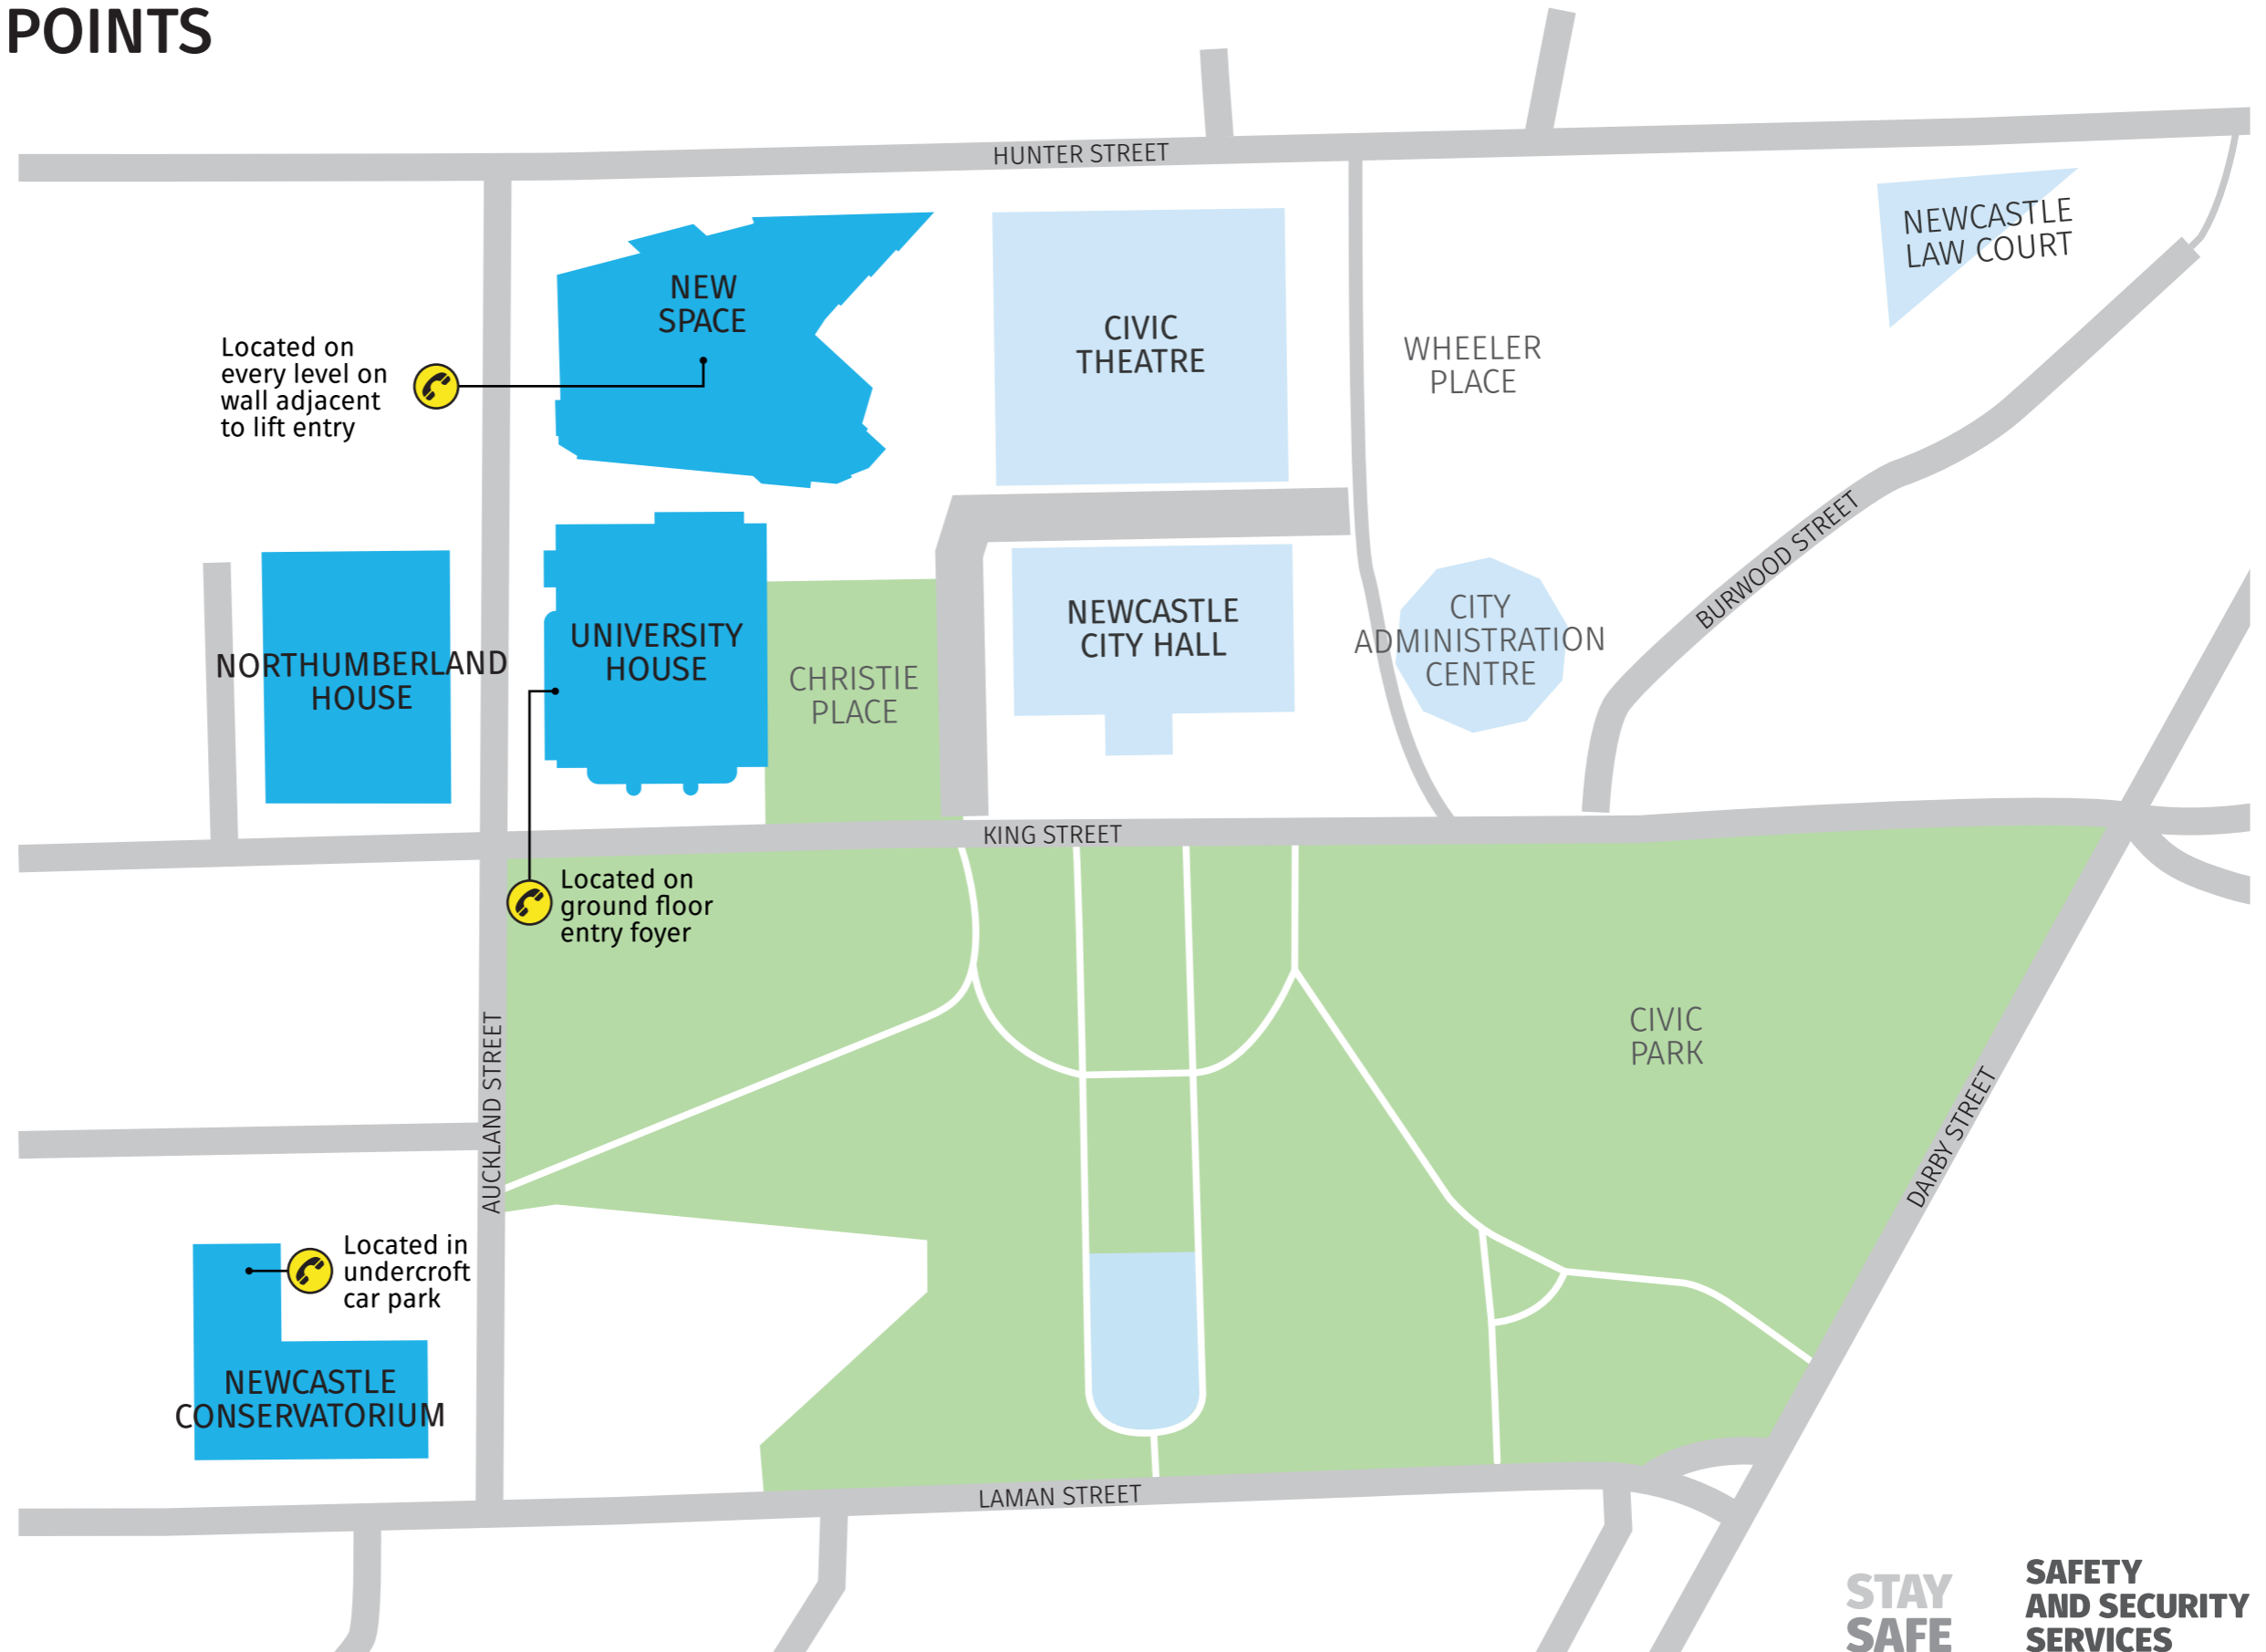

NEWCASTLE CITY CAMPUS

SECURITY HELP POINTS

HELP POINT

There are a number of help points located around campus for you to contact the Safety and Security Services team when there is an Emergency.

STAY SAFE **SAFETY AND SECURITY SERVICES**