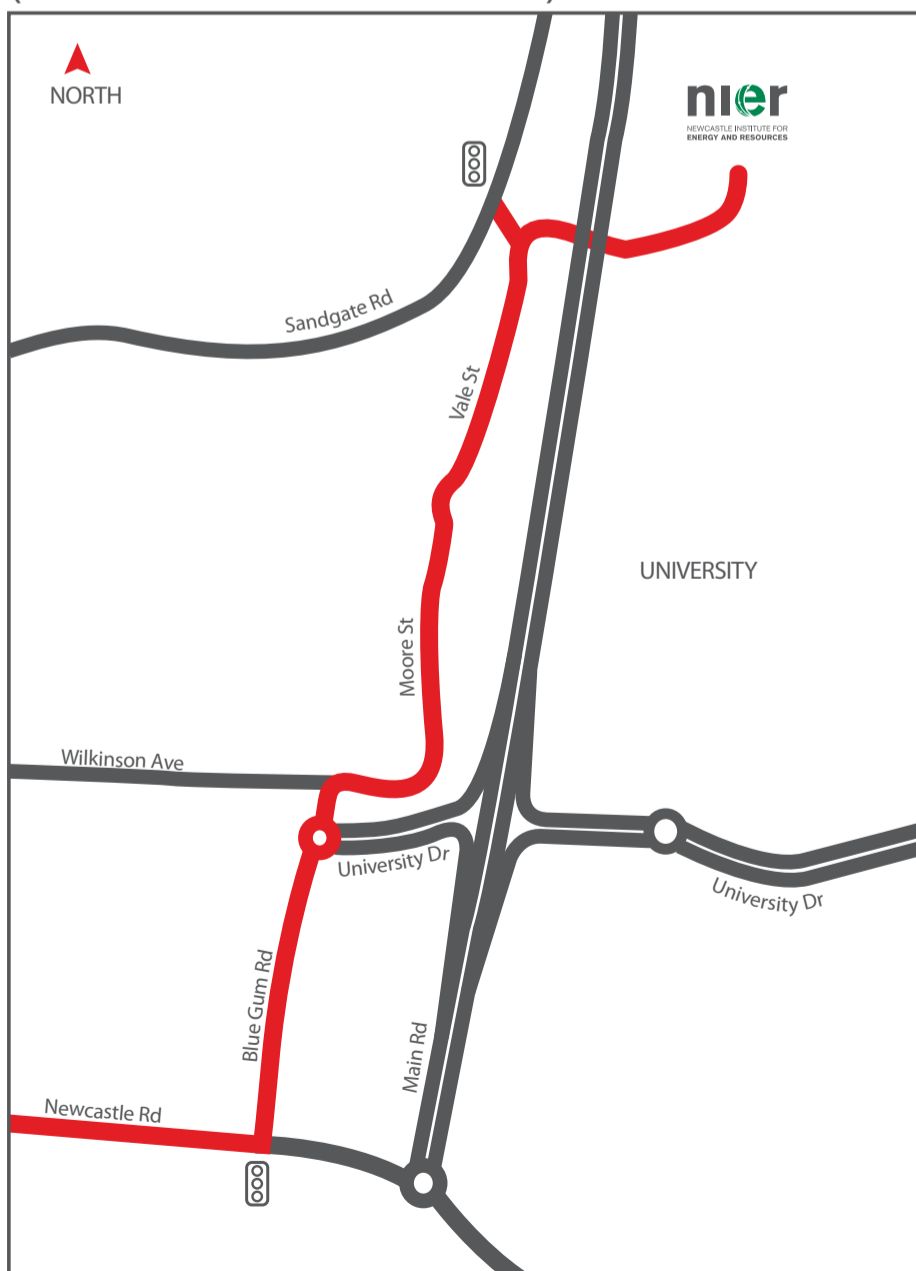

NEWCASTLE INSTITUTE FOR ENERGY AND RESOURCES (NIER)  
The University of Newcastle  
70 Vale Street, Shortland  
(between the Callaghan Campus and the Shortland Waters Golf Club)

FROM SYDNEY (VIA M1) OR UPPER HUNTER  
(VIA HUNTER EXPRESSWAY)

FROM MAITLAND (VIA NEW ENGLAND HWY/  
MAITLAND RD)