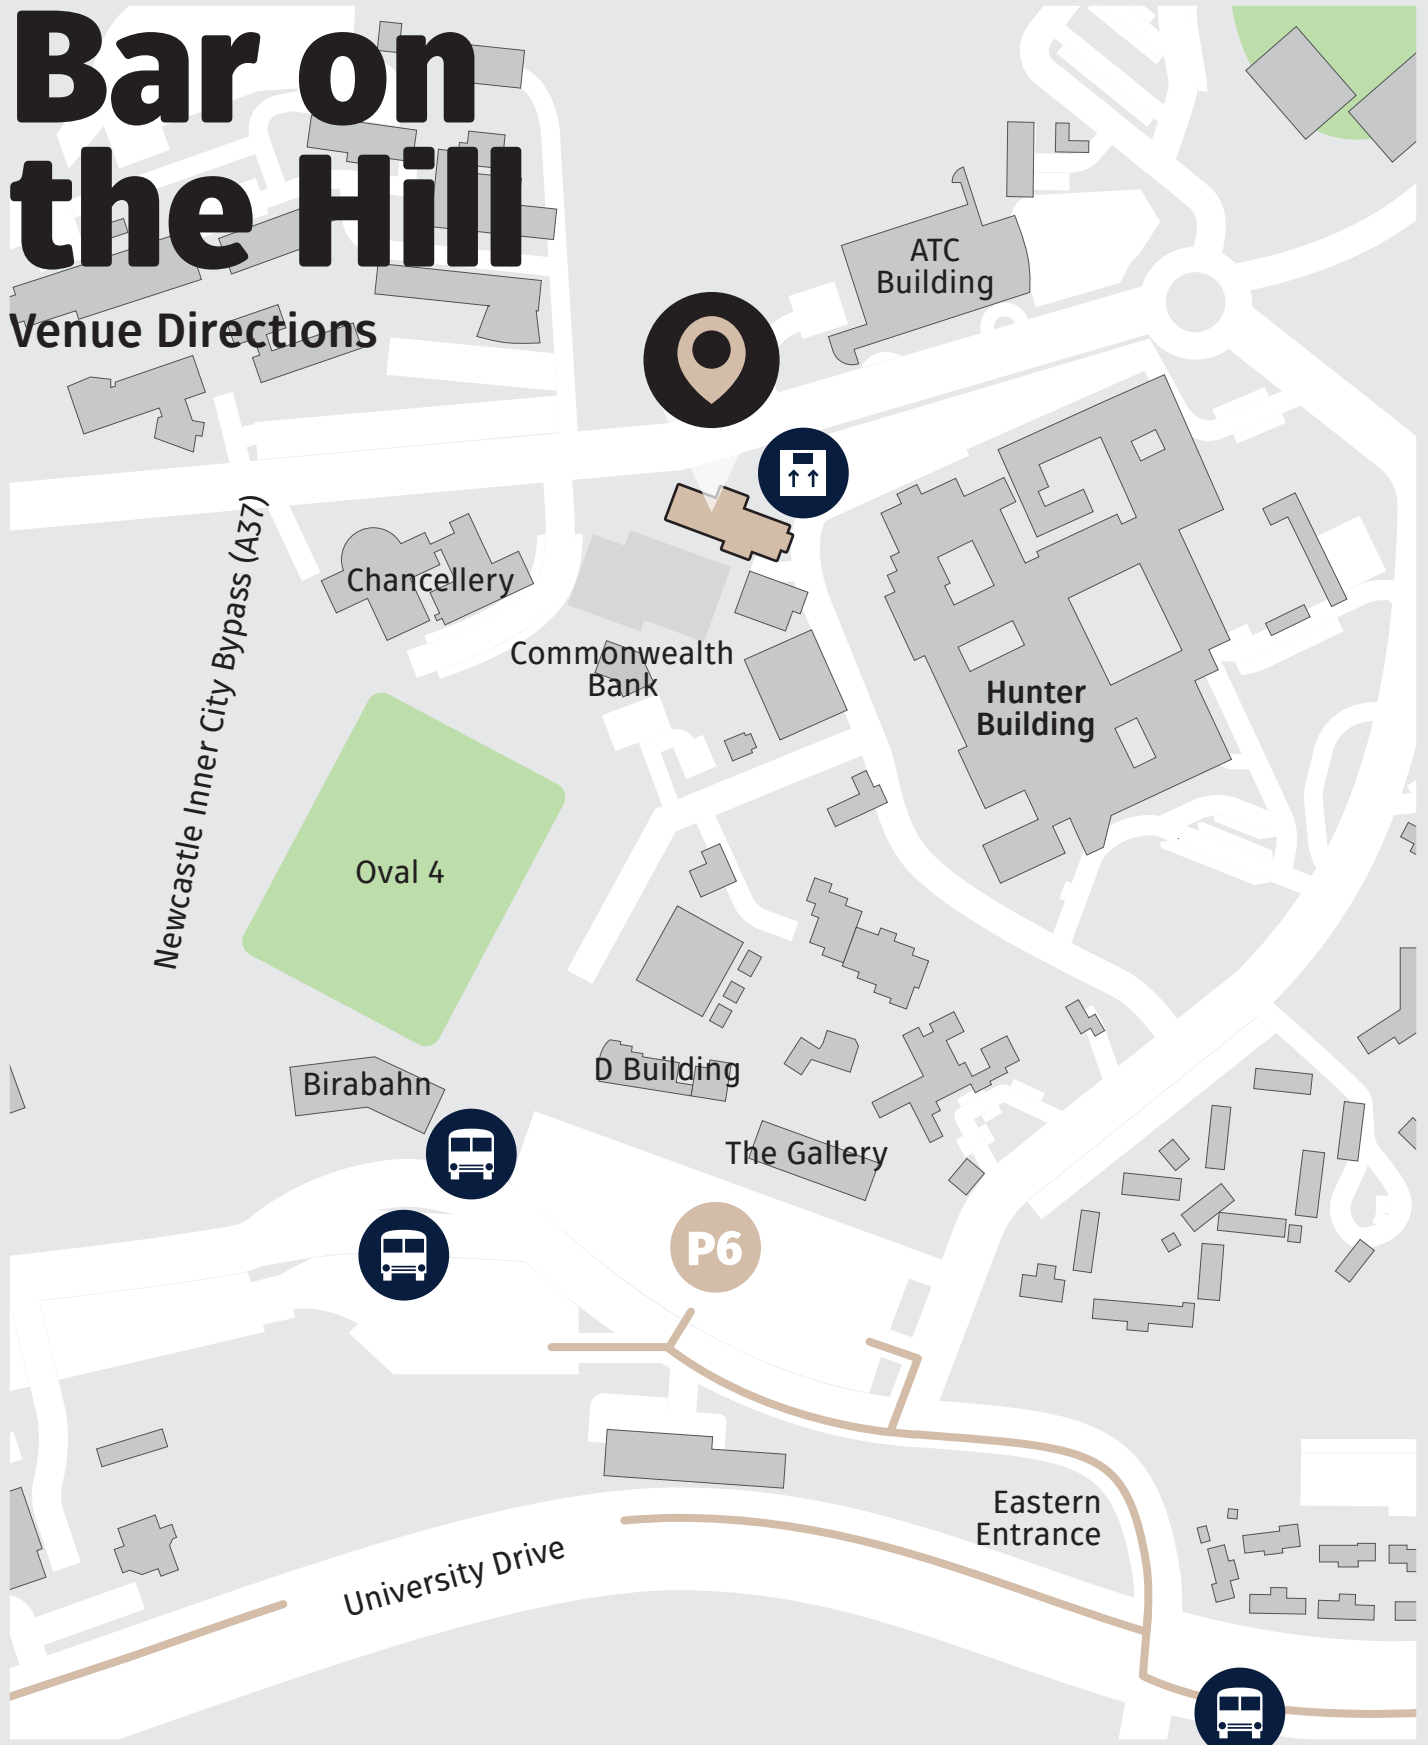

Bar on the Hill

Venue Directions

- Route
- Destination
- Venue
- P6 Parking
- Loading Dock
- Bus Stop

Venues and Events
at the University of Newcastle
University Drive
Callaghan NSW 2308

(02) 4921 6759
 venuesandevents@newcastle.edu.au
 newcastle.edu.au/venues-and-events