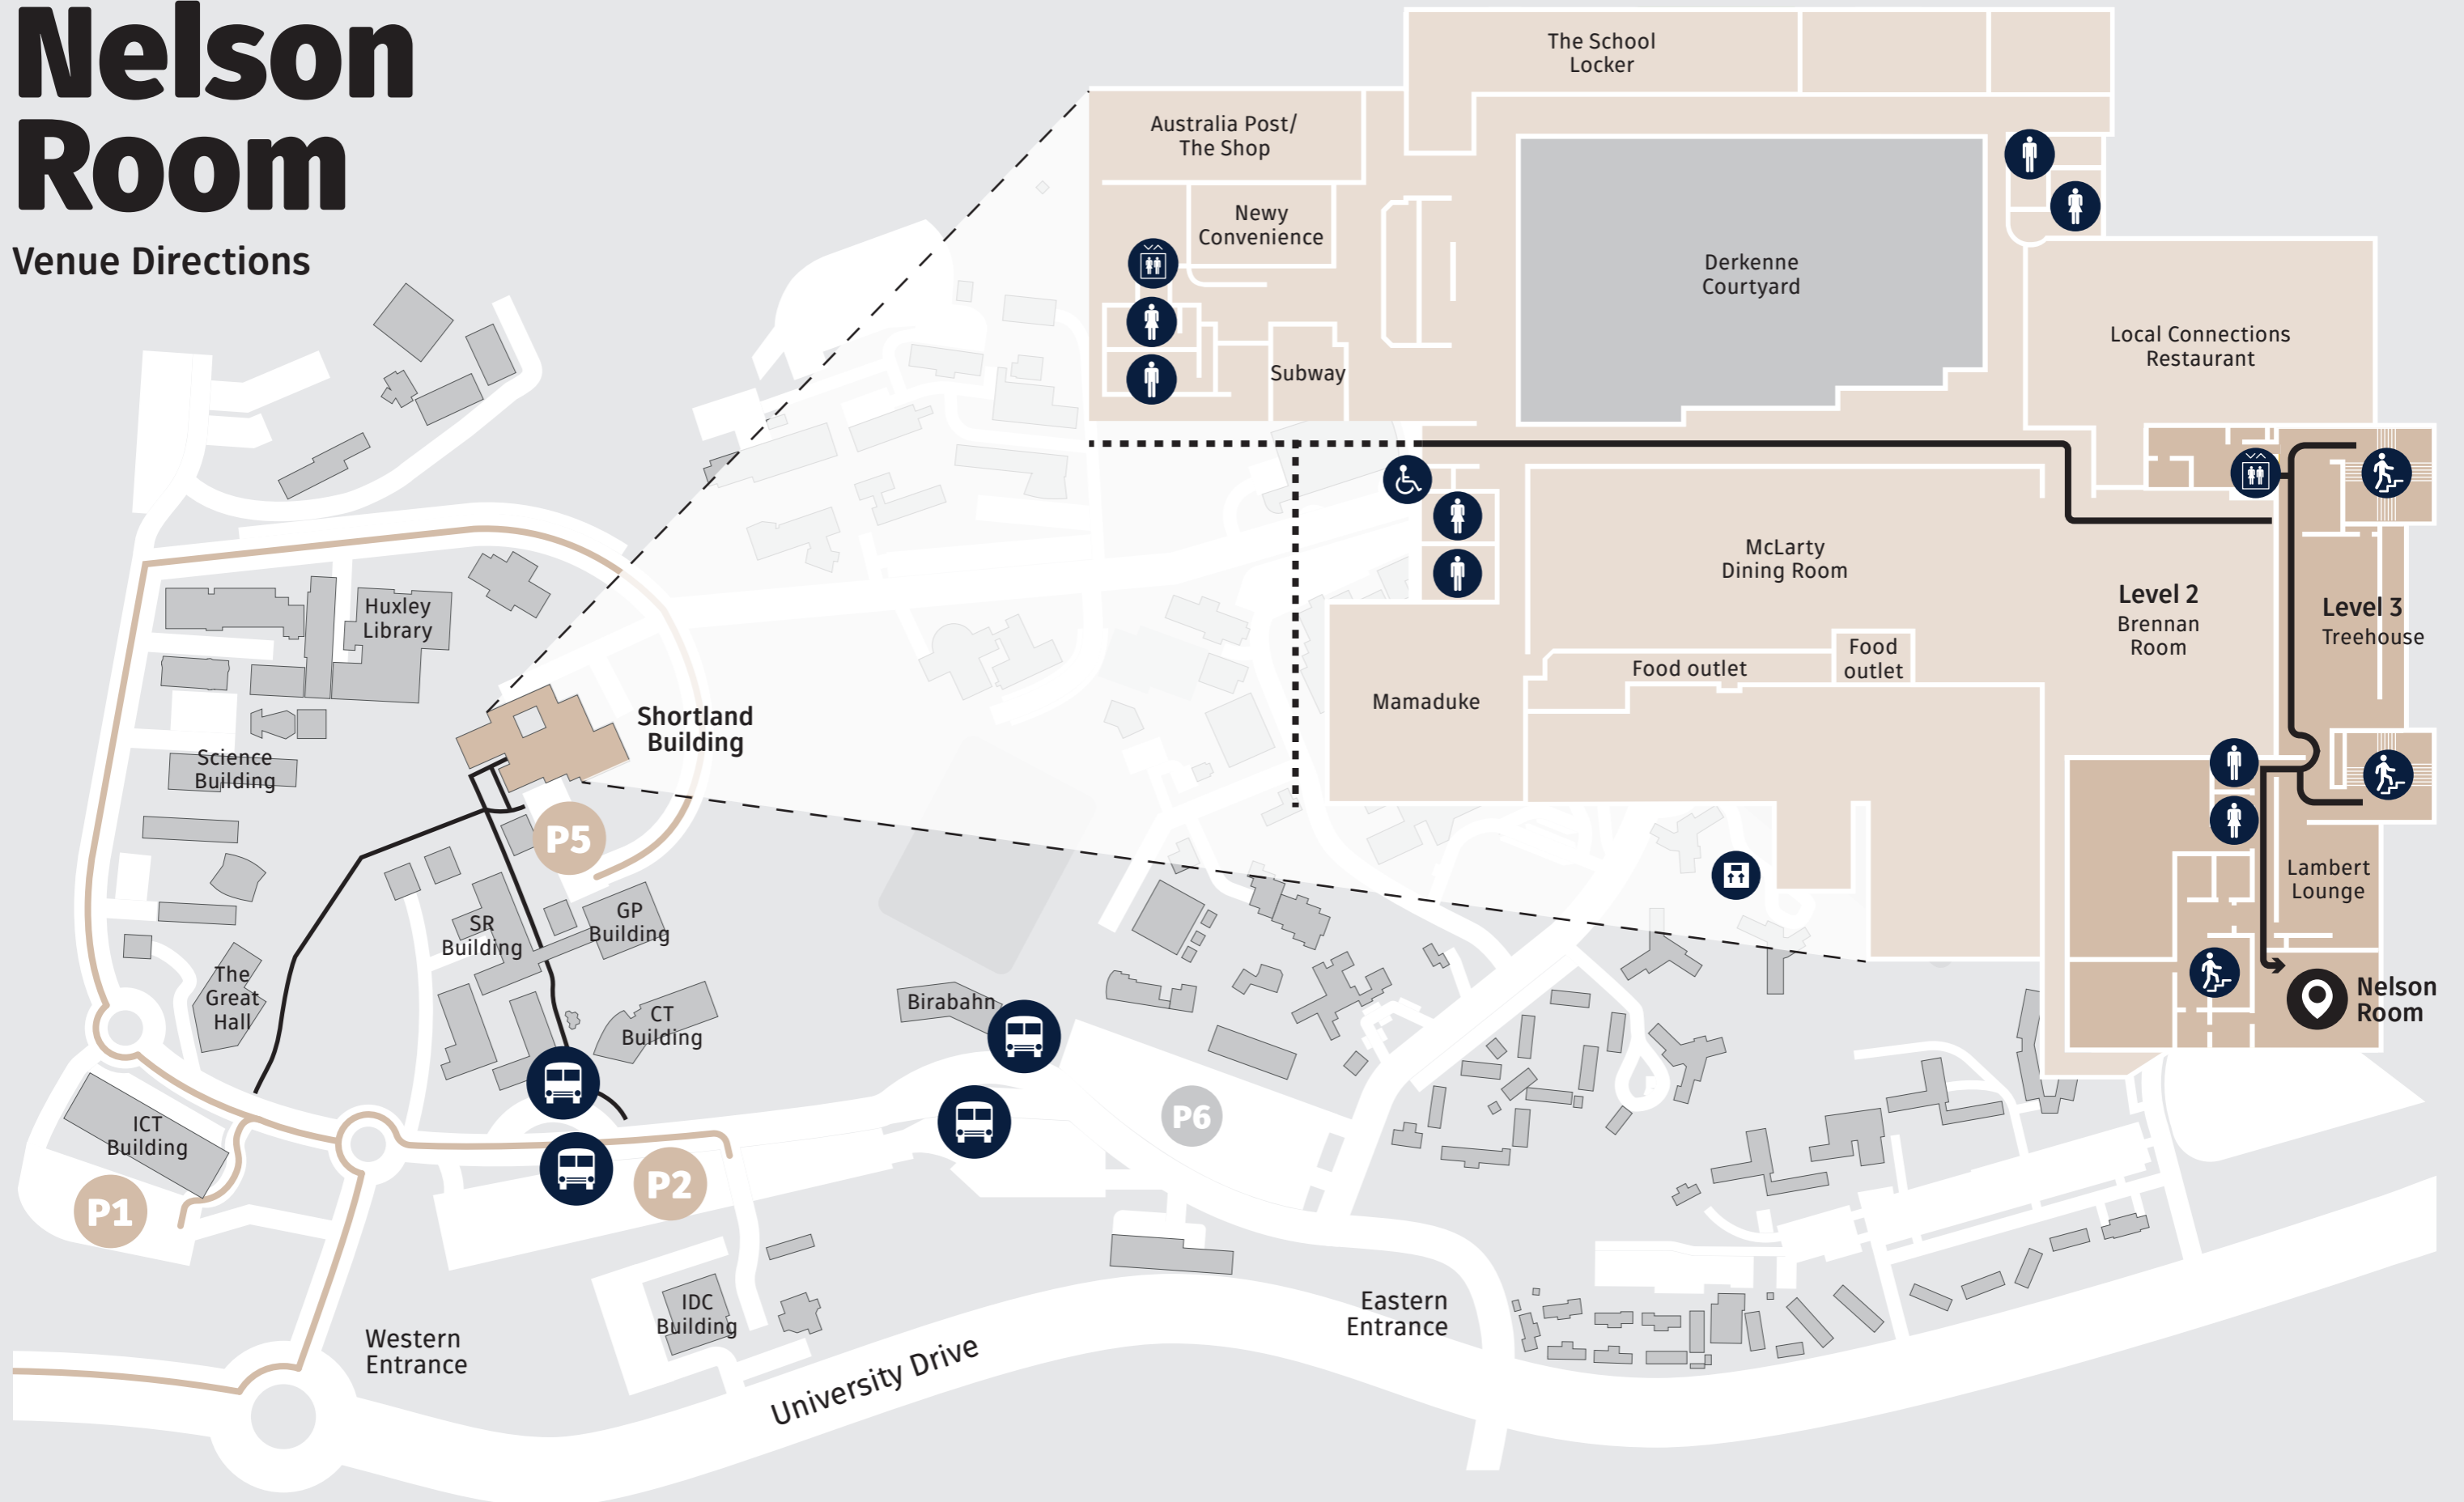

Nelson Room

Venue Directions

Venues and Events
at the University of Newcastle
University Drive
Callaghan NSW 2308

☎ (02) 4921 6500
✉ venuesandevents@newcastle.edu.au
🌐 newcastle.edu.au/venues-and-events

- Walking Route
- Driving Route
- P1 Parking
- Venue
- 📍 Destination
- 🚌 Bus Stop
- ♂ Toilet (Male)
- ♀ Toilet (Female)
- 🚶 Stairway
- ♿ Toilet (Disabled)
- 🛗 Elevator
- 🚚 Loading Dock