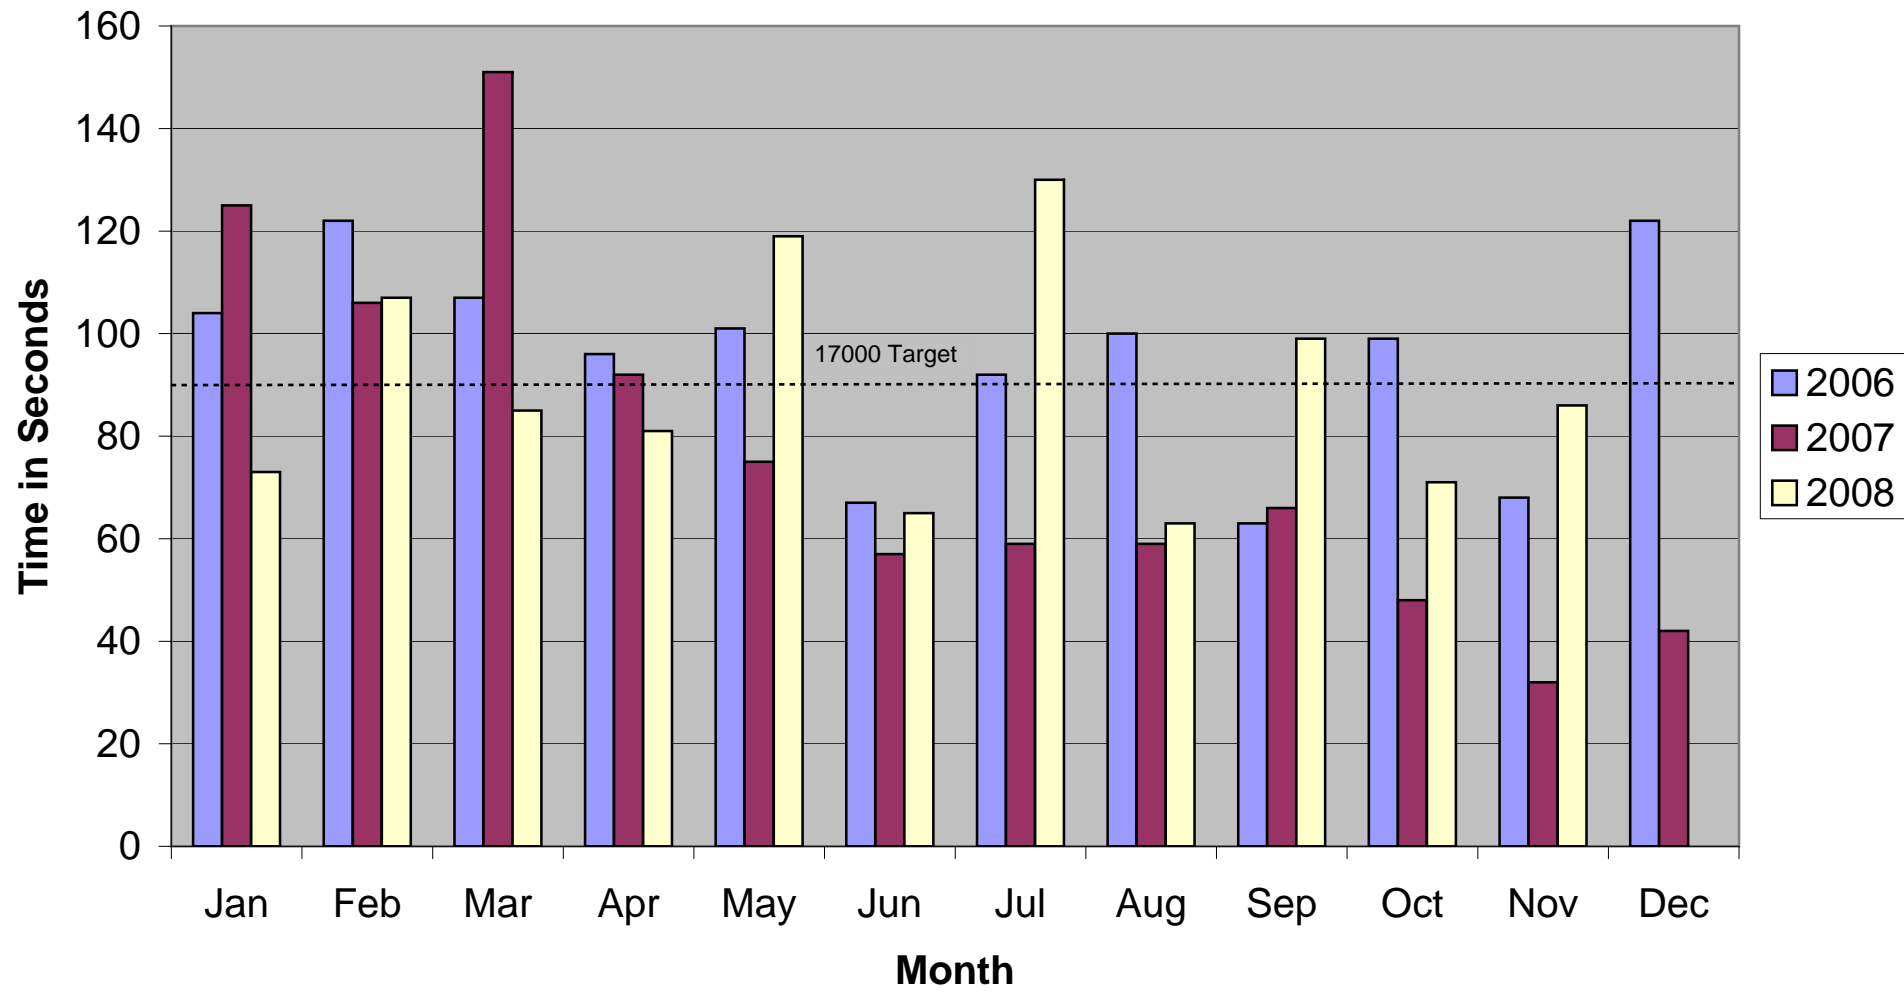

17000 Phone Calls - Volume by Month

17000 Phone Calls - Average Per Month

17000 Phone Calls - Total Per Year

Average Wait Time by Year

Average Wait Time By Year