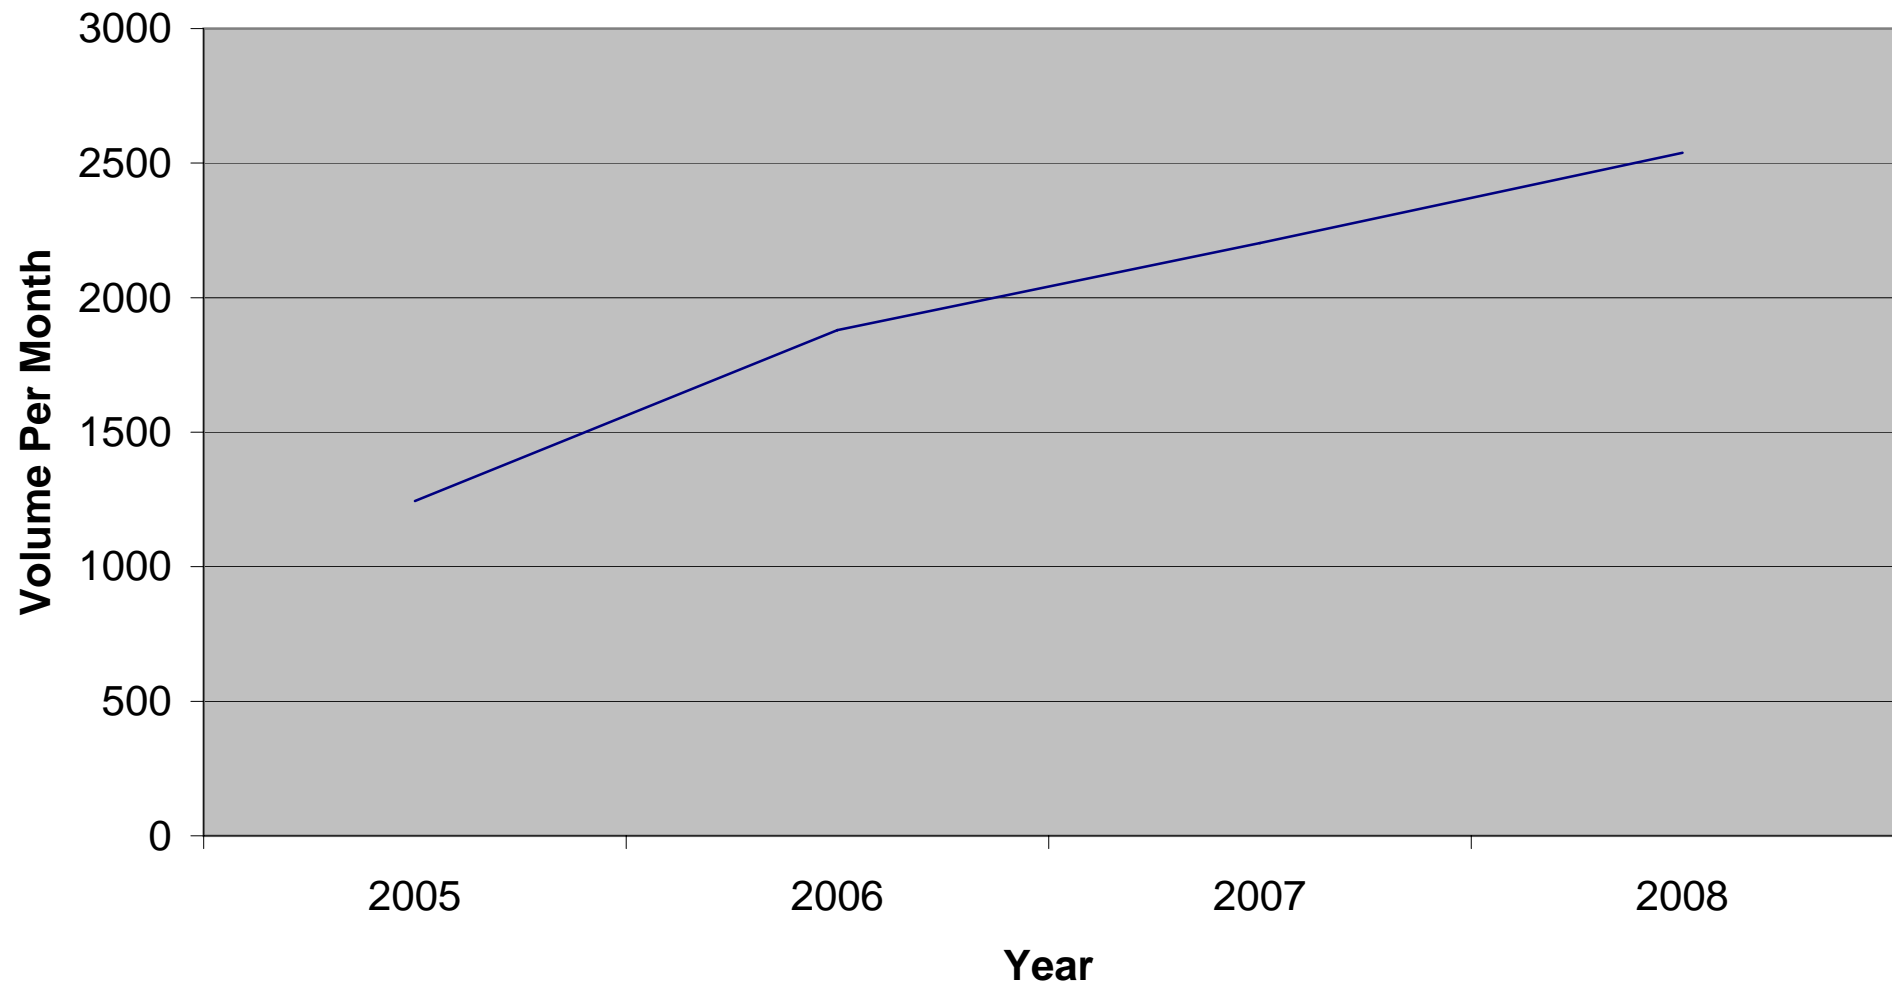

17000 Phone Calls - Volume by Month

17000 Phone Calls - Average Per Month

17000 Phone Calls - Total Per Year

Average Wait Time by Year

Average Wait Time By Year