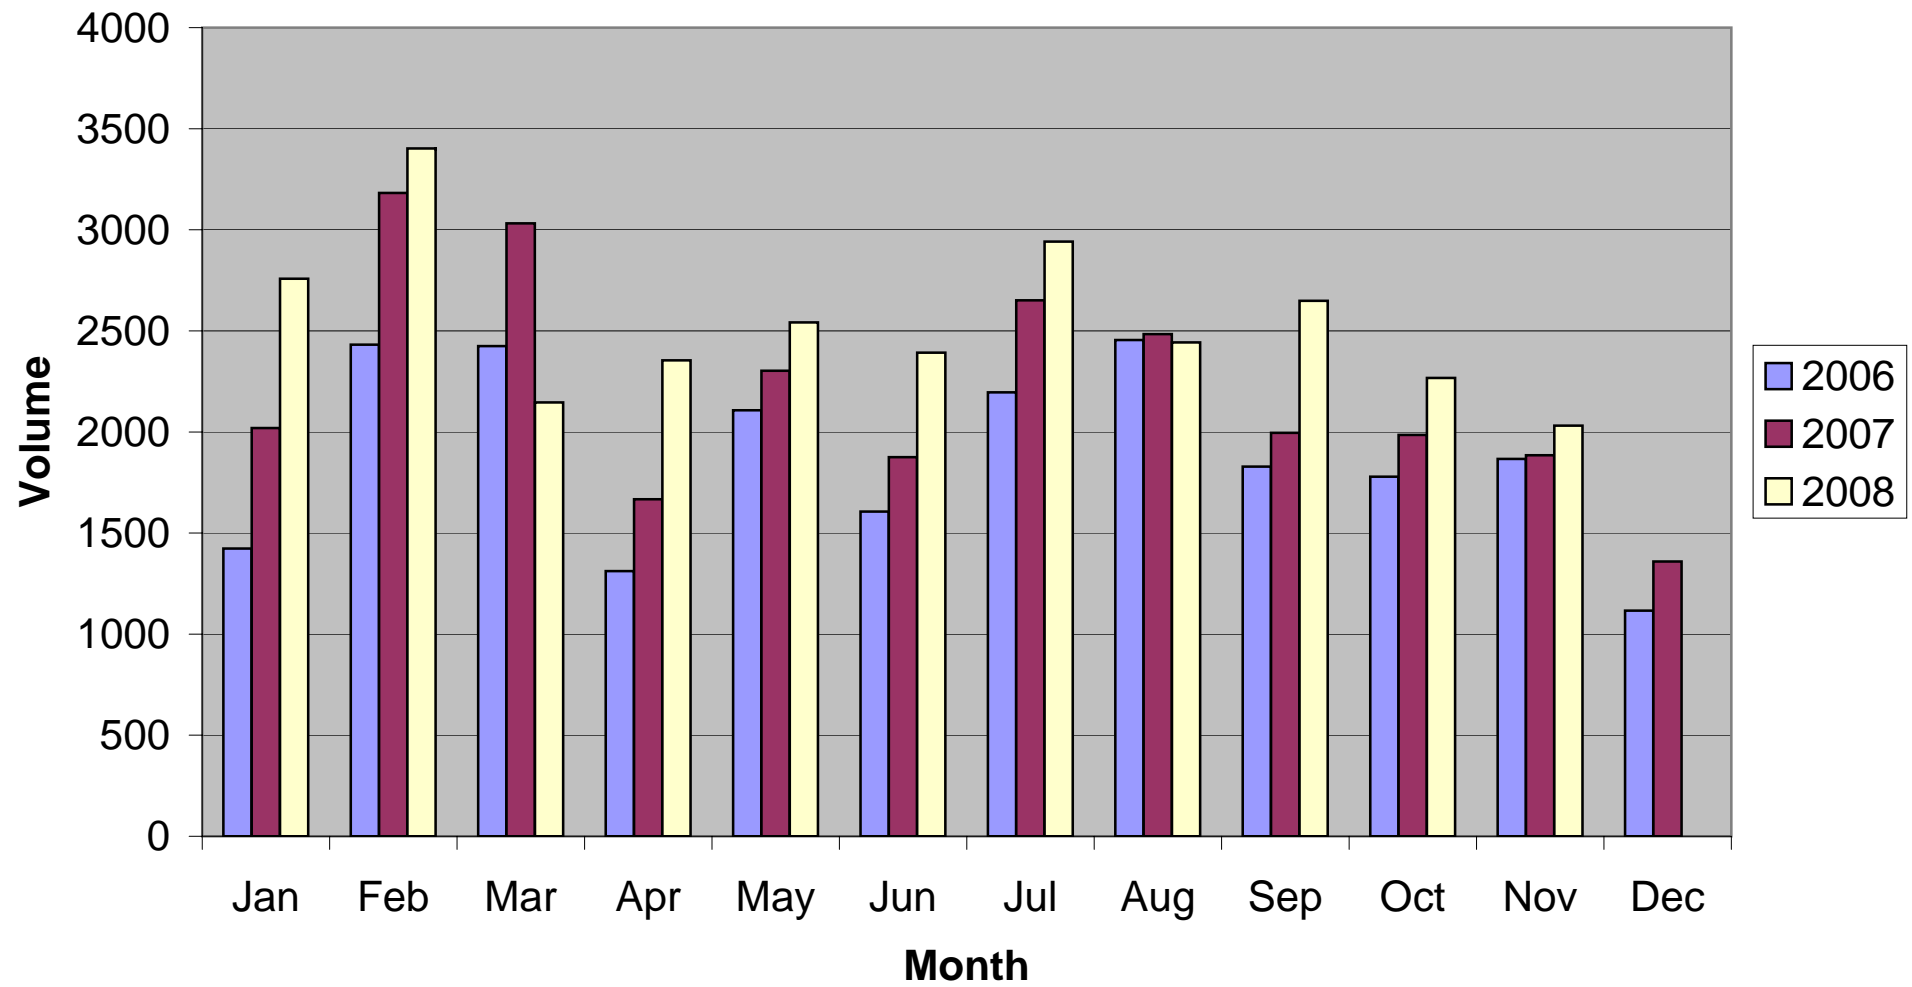

17000 Phone Calls - Volume by Month

17000 Phone Calls - Average Per Month

17000 Phone Calls - Total Per Year

Average Wait Time by Year

Average Wait Time By Year