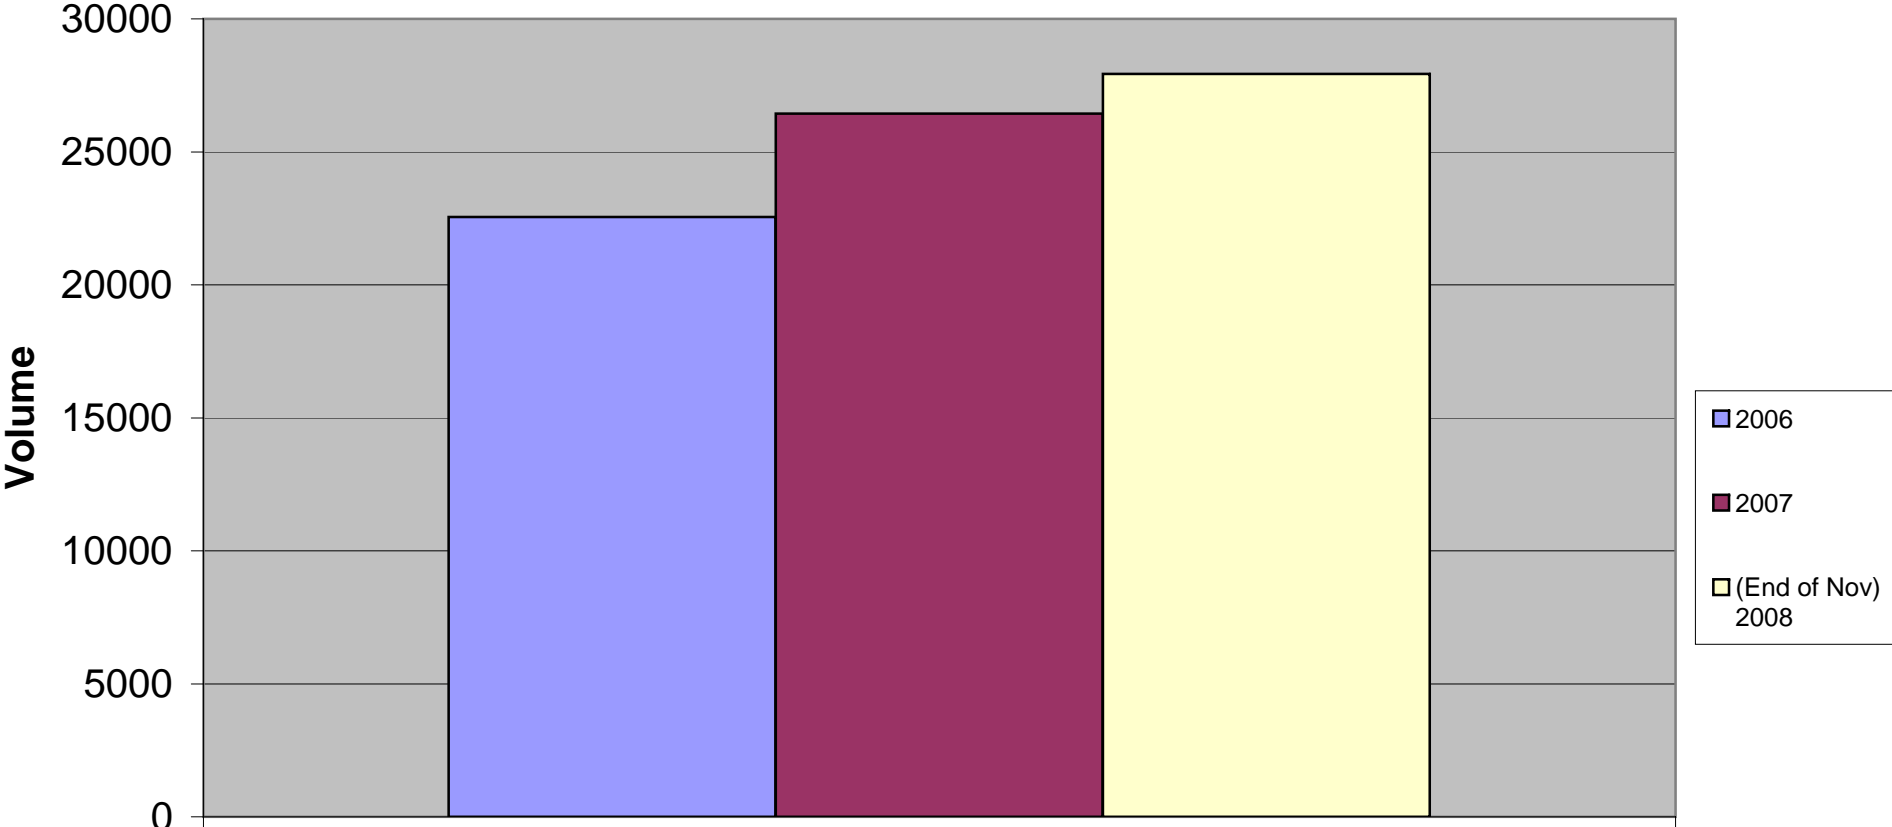

17000 Phone Calls - Volume by Month

17000 Phone Calls - Average Per Month

17000 Phone Calls - Total Per Year

Average Wait Time by Year

Average Wait Time By Year